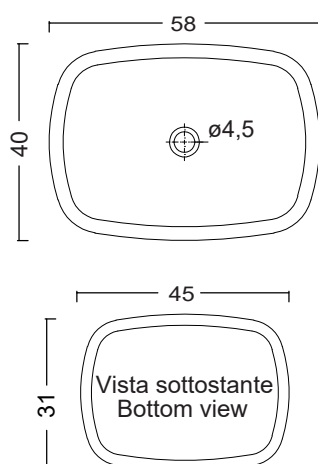

NIC

MILK Freestanding

cod. 001 290

Lavabo freestanding in ceramica
predisposto per scarico a parete
58x40xh85 cm

*Freestanding ceramic washbasin
wall waste with overflow
58x40xh85 cm*

Disponibile nei colori:

Freestanding ceramic washbasin
floor-outlet waste
with adjustable plug and waste fittings included
58x40xh 85 cm

Disponibile nei colori:

Available in colours:

Finitura lucida - Gloss finishing

Finitura opaca - Matt finishing