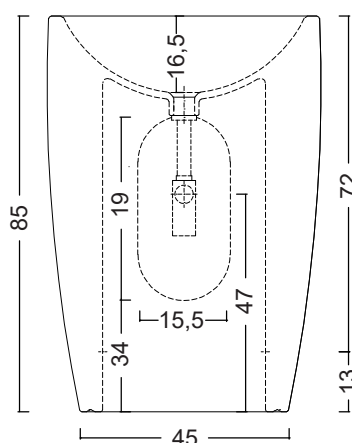

NIC

MILK Freestanding

cod. 001 290

Lavabo freestanding in ceramica
predisposto per scarico a parete
58x40xh85 cm

*Freestanding ceramic washbasin
wall waste with overflow
58x40xh85 cm*

Disponibile nei colori:

Freestanding ceramic washbasin
floor-outlet waste
with adjustable plug and waste fittings included
58x40xh 85 cm

Disponibile nei colori:

Available in colours:

Finitura lucida - Gloss finishing

Finitura opaca - Matt finishing