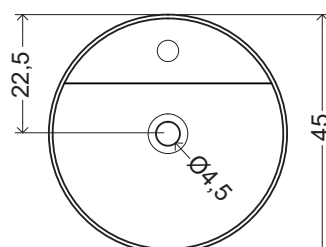

NIC

OVVIO Freestanding 45 c/f

cod. **001 452**

Lavabo freestanding in ceramica con foro rubinetto predisposto scarico a pavimento, fornito di piletta sifonata con attacco estensibile $\varnothing 45 \times 85$ cm

Freestanding ceramic washbasin with 1 tap hole floor-outlet waste with adjustable plug and waste fitting included $\varnothing 45 \times 85$ cm

Disponibile nei colori:
Available in colours:

Finitura lucida - Gloss finishing