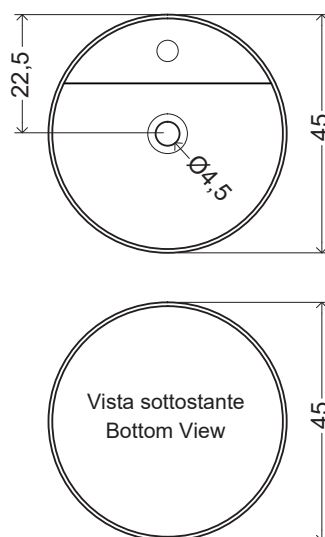

Freestanding ceramic washbasin with 1 tap hole floor-outlet waste with adjustable plug and waste fitting included $\varnothing 45 \times 85$ cm

Disponibile nei colori:
Available in colours:

Finitura lucida - Gloss finishing

NIC

OVVIO Freestanding 45 c/f

cod. 001 454

Lavabo freestanding in ceramica con scarico parete
predisposto con foro rubinetto
Ø45xh85 cm

*Freestanding ceramic washbasin wall-outlet waste,
with 1 tap hole
Ø45xh85 cm*