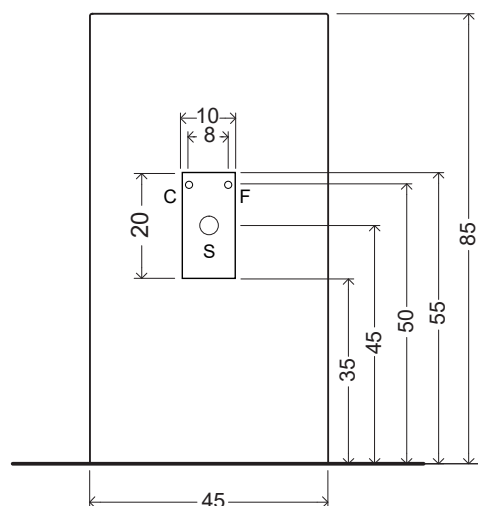

NIC

OVVIO Freestanding 45 c/f

cod. 001 454

Lavabo freestanding in ceramica con scarico parete
prelavorato con foro rubinetto
Ø45xh85 cm

*Freestanding ceramic washbasin wall-outlet waste,
with 1 tap hole
Ø45xh85 cm*