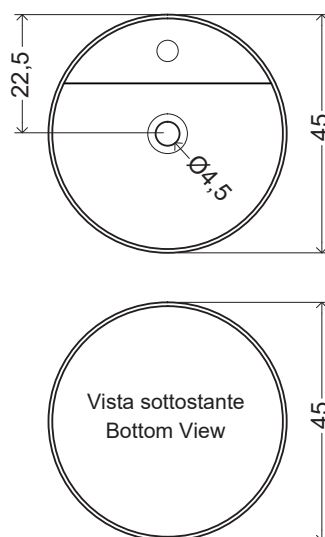

Freestanding ceramic washbasin with 1 tap hole floor-outlet waste with adjustable plug and waste fitting included $\varnothing 45 \times 85$ cm

Disponibile nei colori:
Available in colours:

Finitura lucida - Gloss finishing

NIC

OVVIO Freestanding 45 c/f

cod. 001 454

Lavabo freestanding in ceramica con scarico parete
prelavorato con foro rubinetto
Ø45xh85 cm

*Freestanding ceramic washbasin wall-outlet waste,
with 1 tap hole
Ø45xh85 cm*