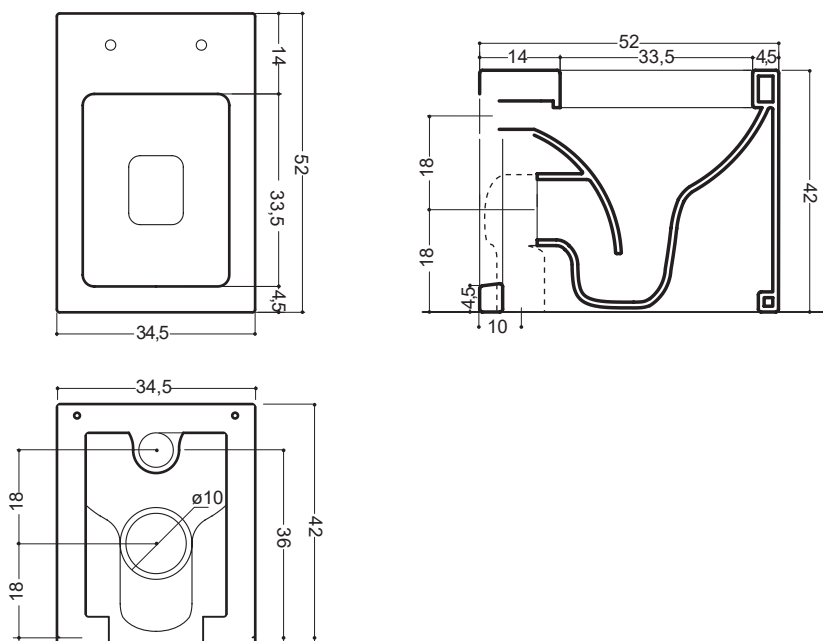

NIC

VASO TERRA COOL

cod. 003 229

Vaso a terra scarico a parete
brida interna completamente smaltata
completo di fissaggi
52x34,5x42 cm

Floor-mounted toilet, wall-outlet waste
rim totally glazed
fixing screws included
52x34,5x42 cm

ACCESSORI VASO

cod. 007 088
Curva tecnica x scarico a terra
Technical elbow for floor drain waste

cod. 007 767
Tubo di collegamento
Connecting pipe

cod. 005 238
Coprivaso in termoindurente
Thermosetting seat&cover