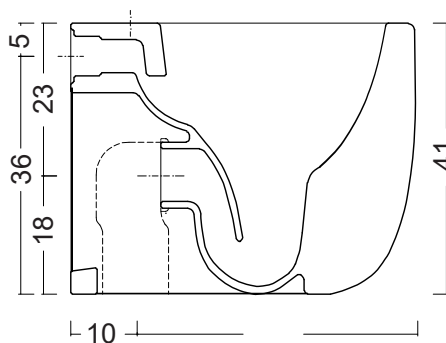

NIC

VASO TERRA MILK RIMLESS

cod. 003 716

Wc a terra Rimless, senza brida completo di fissaggi e riduttori di flusso
52x34,5x41 cm
Kg 25

*Rimless floor-mounted toilet, fixing screws and water flow reducer included
52x34,5x41 cm
Kg 25*

ACCESSORI VASO

cod. 007 088
Curva tecnica x scarico a terra
Technical elbow for floor drain waste

cod. 007 767
Tubo di collegamento
Connecting pipe

cod. 005 527
Coprivaso in termoindurente quick release
Thermosetting seat&cover quick release