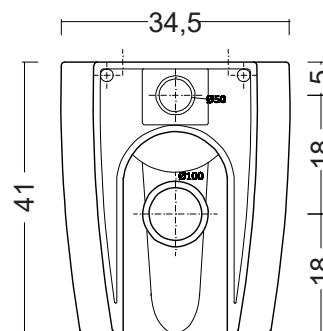

NIC

VASO TERRA MILK RIMLESS

cod. 003 716

Wc a terra Rimless, senza brida completo di fissaggi e riduttori di flusso
52x34,5x41 cm
Kg 25

*Rimless floor-mounted toilet, fixing screws and water flow reducer included
52x34,5x41 cm
Kg 25*

ACCESSORI VASO

cod. 007 088
Curva tecnica x scarico a terra
Technical elbow for floor drain waste

cod. 007 767
Tubo di collegamento
Connecting pipe

cod. 005 527
Coprivaso in termoindurente quick release
Thermosetting seat&cover quick release