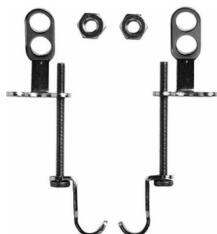

Accessories **Упрощенное крепление** # 005503

| Упрощенное крепление | Размеры | Вес | Номер заказа |
|----------------------|---------|-----|--------------|
| для полупьедесталов | | | |
| Цвета | | | |
| Вариант | | | |

All drawings contain the necessary measurements which are subject to standard tolerances. They are stated in mm and are non-binding. Exact measurements, in particular for customised installation scenarios, can only be taken from the finished ceramic piece.