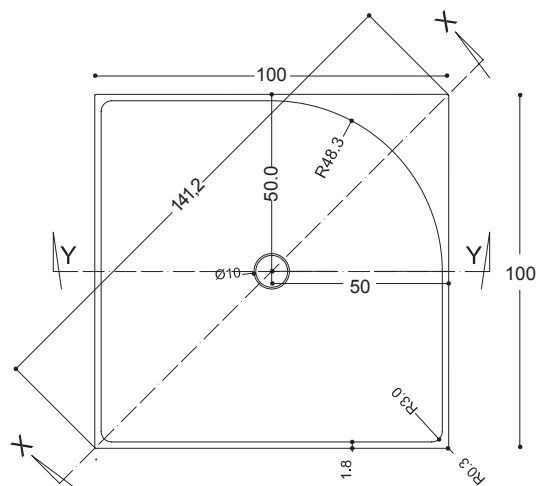

Attenzione: Per l'installazione fare riferimento alle istruzioni di montaggio:
Please for fitting refer to the instruction: