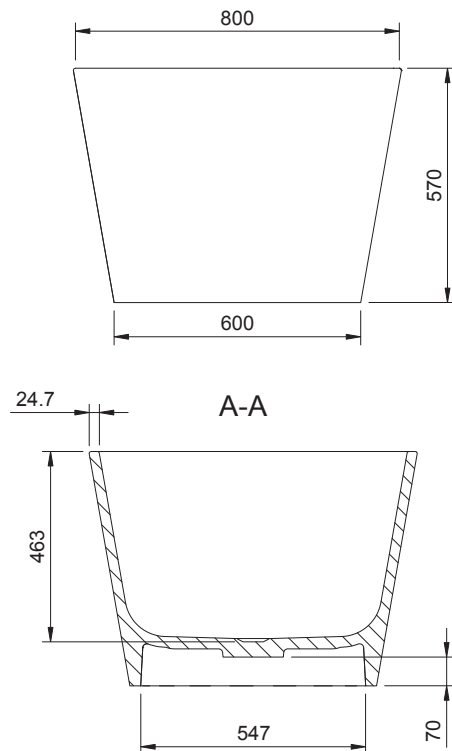

NIC

BAY

cod. 014 719

Vasca da bagno freestanding
in Pietraluce
completa di piletta a pressione,
scarico troppopieno e sifone
160x80xh 57 cm

*Freestanding bath tub
in Pietraluce
with overflow, pressure plug
and syphon included
160x80xh 57 cm*