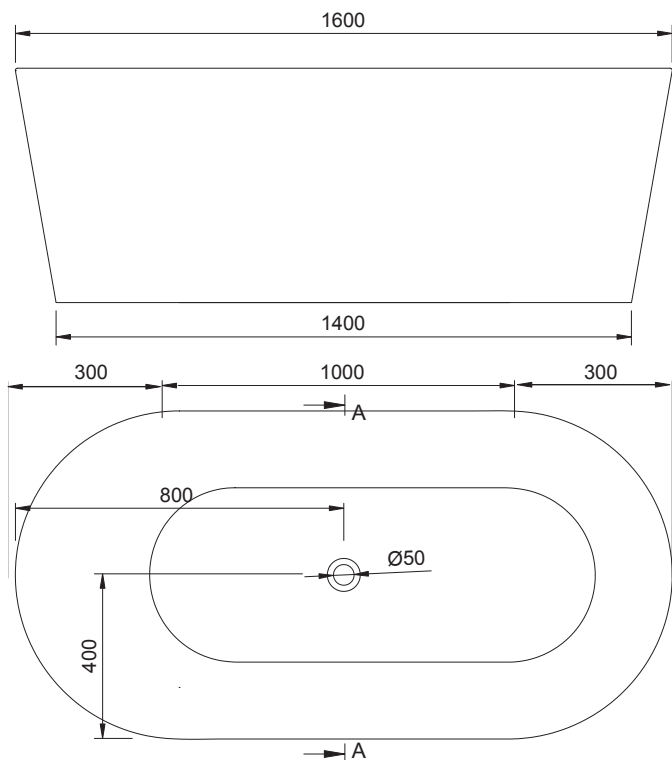

NIC

BAY

cod. 014 719

Vasca da bagno freestanding
in Pietraluce
completa di piletta a pressione,
scarico troppopieno e sifone
160x80xh 57 cm

*Freestanding bath tub
in Pietraluce
with overflow, pressure plug
and syphon included
160x80xh 57 cm*