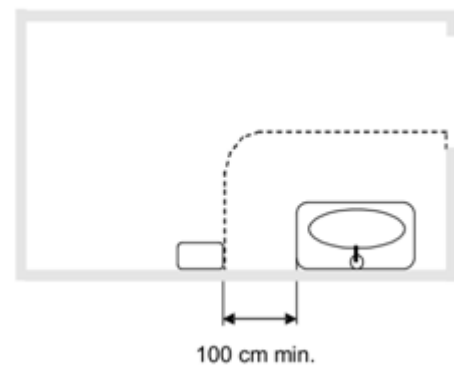

**TECHNICAL DATA**

- Support made of black ABS, and chrome plated steel.
- Maximum dimensions: 210 height x 228 width x 113 depth (mm).  
Spiral cable length: 450-1000 mm.
- Weight: 0,8 Kg.
- Net voltage: 220-240 V / 50-60 Hz.
- Total power: 1600 W.
- Resistor power: 1450 W.
- AC motor: 150 W and 22500 RPM.
- Electrical isolation: Class II. Protection rate: IP20.
- Airflow: 82 m<sup>3</sup>/h.
- Sound pressure: 62 dBA.
- Air temperature at 10 cm: 59°C.

**SUGGESTED TEXT FOR PRESCRIPTION**

Hot-air professional hair dryer NOFER, to fix to wall. Equipped with two selectors to adjust the flow and the temperature of air output. Total power: 1800 W. Maximum dimensions: 210 height x 228 width x 113 depth (mm).

**02200.S**

**02200.W**

**TECHNICAL DRAWING**

**INSTALLATION**

To install the hair dryer, place the ring base at the desired position. Using it like a template, mark the position of the holes and make them through a 6 mm drill. Insert the dowels into the holes, place the base in right position and screw the supplied screws. Fit the vandal-proof plastic caps in the ring base holes (figure 2). Plug the appliance to the electric network. From that moment, the hair dryer can stay in the ring provided for that purpose and is ready for use.

Installation should be as shown in fig-0. The recommended height is 130-150 cm to floor, or 110 for adapted toilets.

Ring base dimensions in mm

100 cm min.

NOFER S.L.  
 Ctra. Laureà Miró, 385-387  
 08980 · Sant Feliu de Llobregat (Barcelona)  
 Tel +34 934 742 423 · Fax +34 934 743 548  
 nofer@nofer.com · www.nofer.com