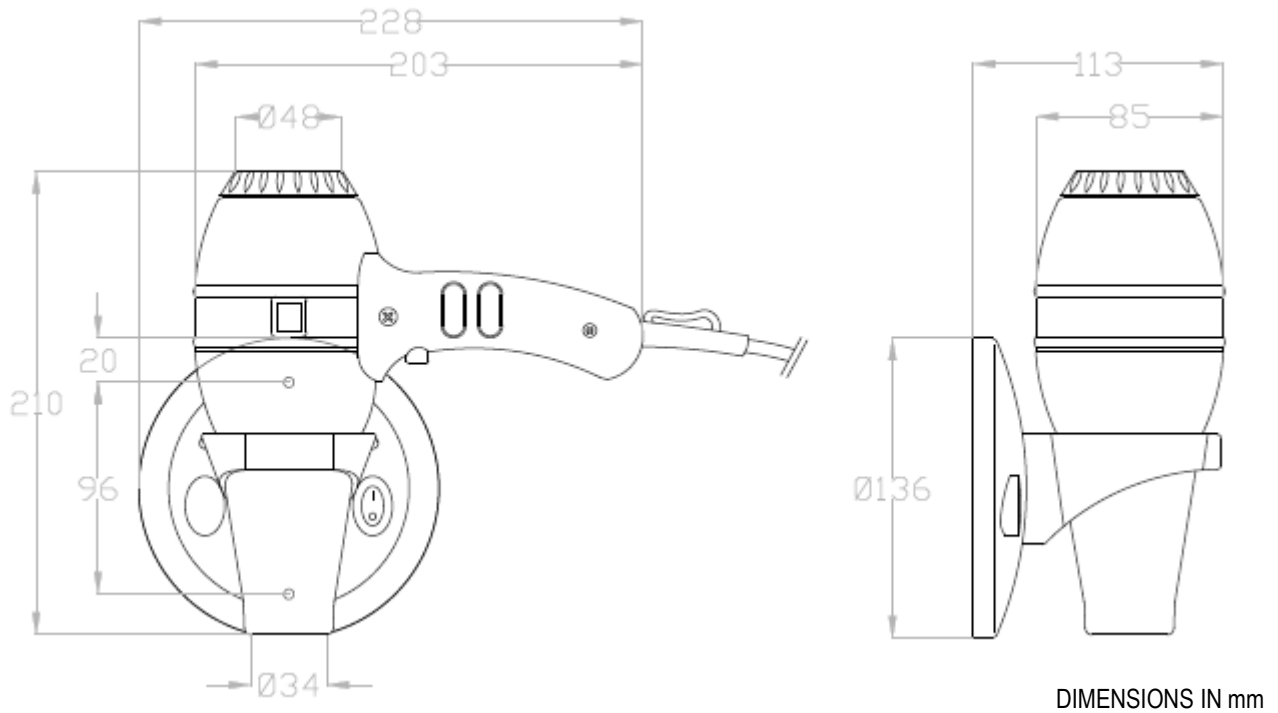

**TECHNICAL DATA**

- Support made of black ABS, and chrome plated steel.
- Maximum dimensions: 210 height x 228 width x 113 depth (mm).  
Spiral cable length: 450-1000 mm.
- Weight: 0,8 Kg.
- Net voltage: 220-240 V / 50-60 Hz.
- Total power: 1600 W.
- Resistor power: 1450 W.
- AC motor: 150 W and 22500 RPM.
- Electrical isolation: Class II. Protection rate: IP20.
- Airflow: 82 m<sup>3</sup>/h.
- Sound pressure: 62 dBA.
- Air temperature at 10 cm: 59°C.

**SUGGESTED TEXT FOR PRESCRIPTION**

Hot-air professional hair dryer NOFER, to fix to wall. Equipped with two selectors to adjust the flow and the temperature of air output. Total power: 1800 W. Maximum dimensions: 210 height x 228 width x 113 depth (mm).

**02200.S**

**02200.W**

**TECHNICAL DRAWING**

**INSTALLATION**

To install the hair dryer, place the ring base at the desired position. Using it like a template, mark the position of the holes and make them through a 6 mm drill. Insert the dowels into the holes, place the base in right position and screw the supplied screws. Fit the vandal-proof plastic caps in the ring base holes (figure 2). Plug the appliance to the electric network. From that moment, the hair dryer can stay in the ring provided for that purpose and is ready for use.

Installation should be as shown in fig-0. The recommended height is 130-150 cm to floor, or 110 for adapted toilets.

Ring base dimensions in mm

100 cm min.

NOFER S.L.  
 Ctra. Laureà Miró, 385-387  
 08980 · Sant Feliu de Llobregat (Barcelona)  
 Tel +34 934 742 423 · Fax +34 934 743 548  
 nofer@nofer.com · www.nofer.com