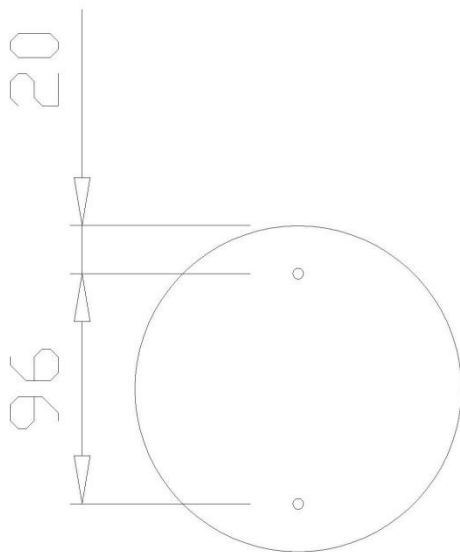

Ring base dimensions in mm