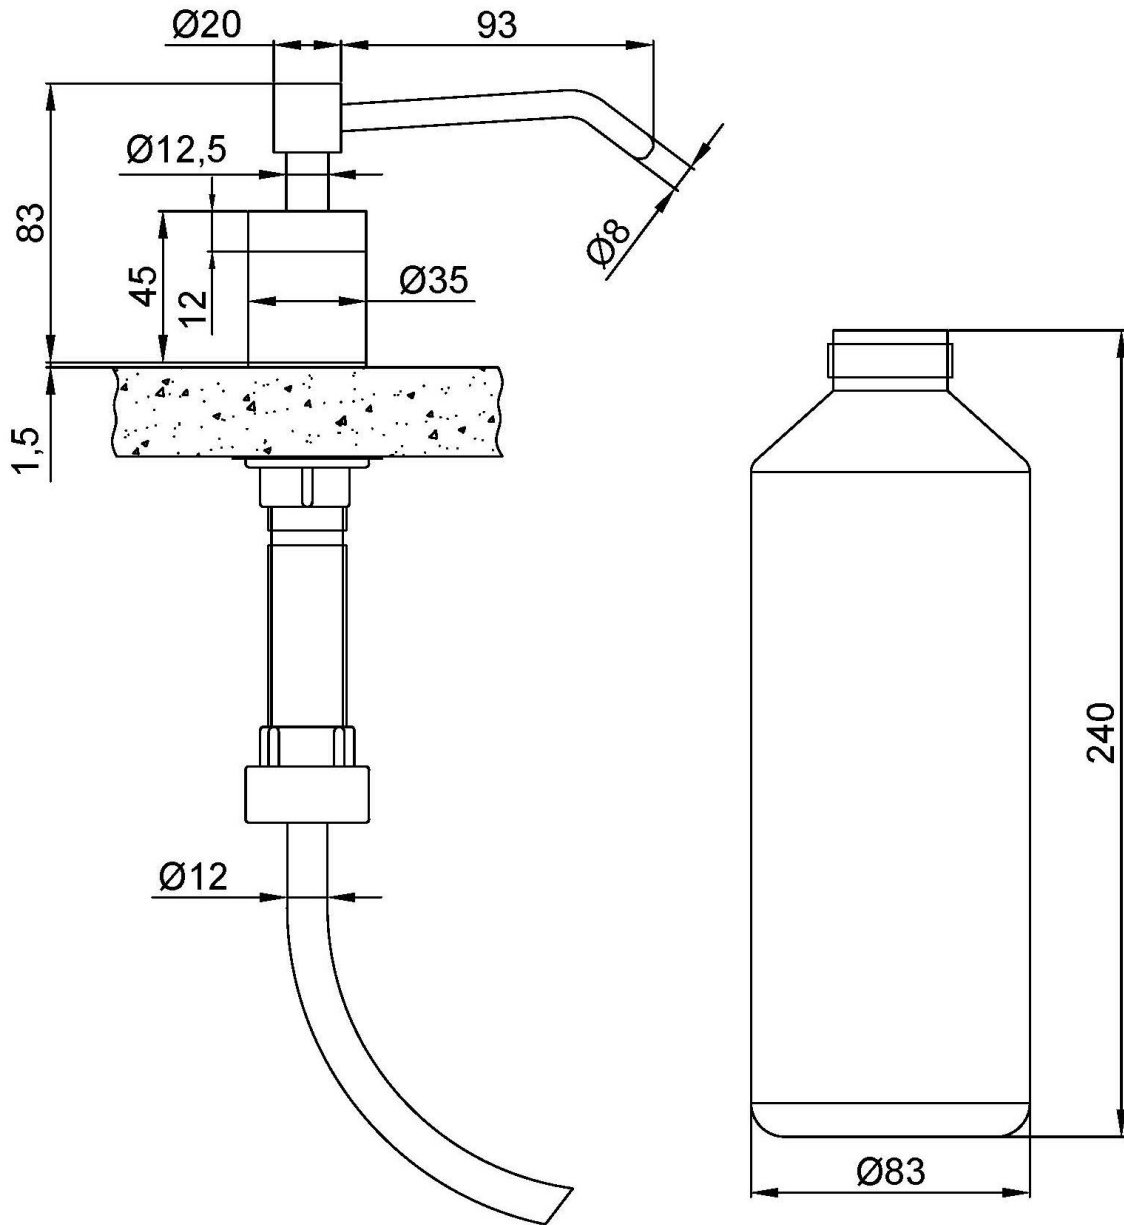

Soap dispenser to encase

- Stainless steel soap dispenser to fit into countertop.
- Suitable for public places of high frequency of use.
- Durability and resistance to corrosion.
- Refilling by the bottom part.
- Made of satin finish stainless steel.

TECHNICAL DATA

- Made of ASI 304 stainless steel, satin finish.
- Dimensions: 83 height x 35 width x 120,5 depth (mm).
- Capacity: 1000 ml (800 doses).
- Maintenance: stainless steel requires maintenance since dirt over time can be useful to remove the chromium (Cr) that contains the stainless steel. We recommend a monthly cleaning with a specialized product for stainless steel.

SUGGESTED TEXT FOR PRESCRIPTION

NOFER soap dispenser, made of AISI 304 stainless steel to fit into a countertop, satin finish. Capacity: 1000 ml. Dimensions: 83 height x 35 width x 120,5 depth (mm).

NOFER S.L.
 Avenida de la fama, 118
 08940 · Cornellà de Llobregat (Barcelona)
 Tel +34 934 742 423 · Fax +34 934 743 548
 nofer@nofer.com · www.nofer.com

Related Products

03101.B

03100.B

03103

03202.S

TECHNICAL DRAWING

DIMENSIONS IN mm

NOFER S.L.
 Avenida de la fama, 118
 08940 · Cornellà de Llobregat (Barcelona)
 Tel +34 934 742 423 · Fax +34 934 743 548
 nofer@nofer.com · www.nofer.com