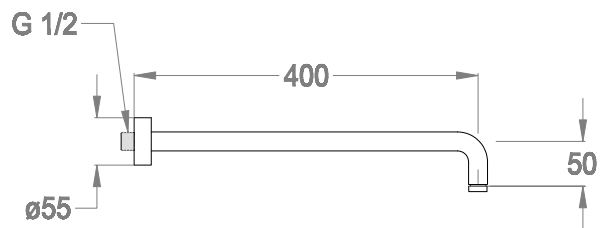

05.5414.1

Wall-mounted shower arm, 400 mm long.

Available finishings

Chrome

10.00
Chrome

Black to White

28.00
Burning Black

36.00
Dark Graphite