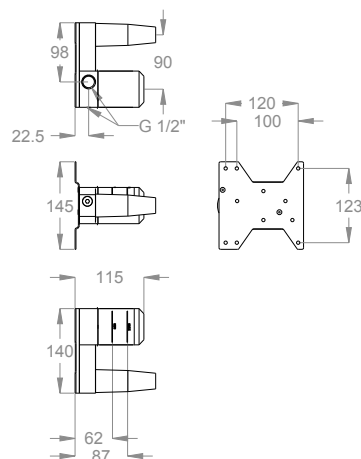

05.8035.6

Built-in part for wall-mounted one-way mixer.

Available finishings

Raw Brass

05.00
Raw Brass

Technical details

Item requiring a wall installation.

Water inlet.

G 1/2 (F)

Item equipped with ceramic disc cartridge.

0590538