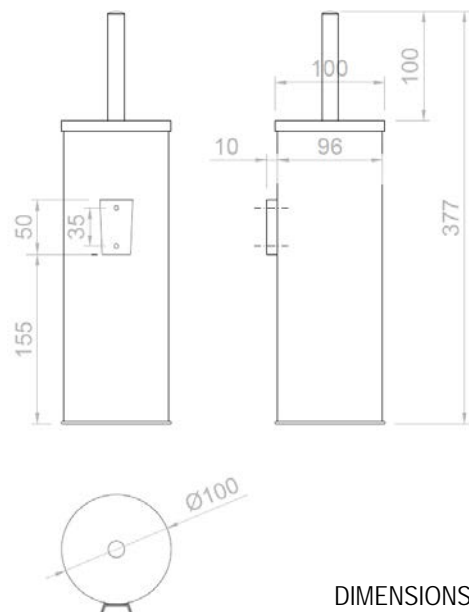

**Toilet brush**

- Stainless steel toilet brush.
- Polish finish.
- Suitable for collectivities.
- Resistance and durability against corrosion.
- Rear fixing plate included.

**TECHNICAL DATA**

- Made in polish finished stainless steel.
- Dimensions: 377 height, Ø100 (mm).
- Thickness of the sheet: 0,5 (mm).
- Two wall fixing drills. Fixing materials included.
- Internal cup made of white polypropylene (dimensions: 140 mm height, Ø 86 mm).

**SUGGESTED TEXT FOR PRESCRIPTION**

NOFER toilet brush, in stainless steel polish finish. Dimensions: 377 height, Ø100 (mm).

**TECHNICAL DRAWING**

DIMENSIONS IN mm

NOFER S.L.  
 Avenida de la fama, 118  
 08940 · Cornellà de Llobregat (Barcelona)  
 Tel +34 934 742 423 · Fax +34 934 743 548  
 nofer@nofer.com · www.nofer.com