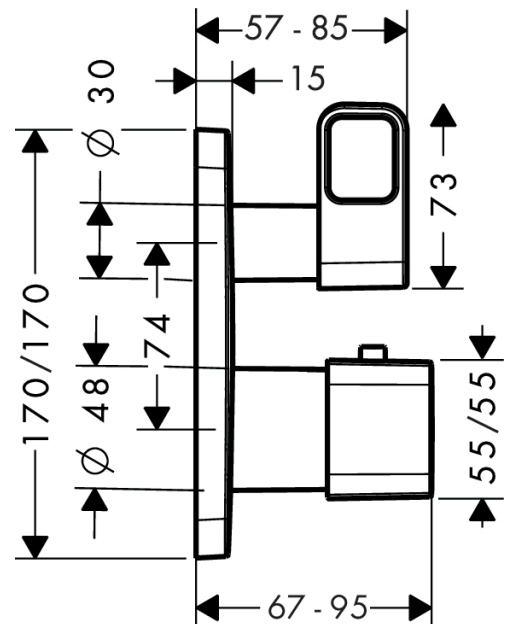

Scale drawing