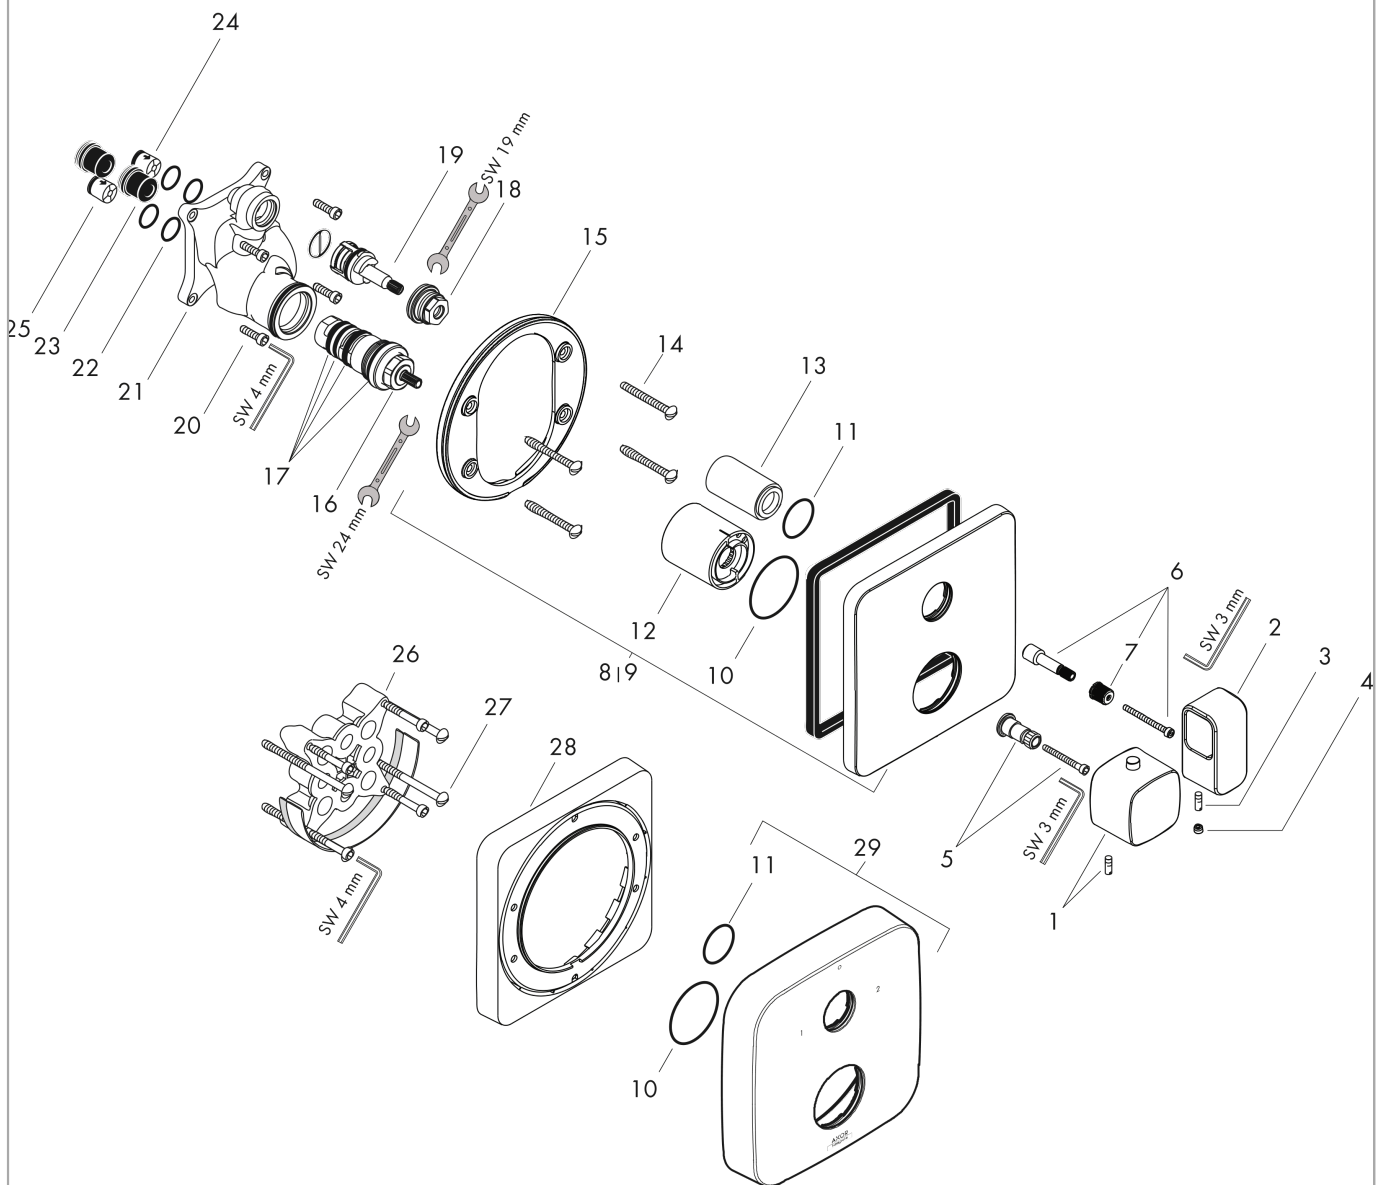

## Flowchart

**AXOR Urquiola**  
**Thermostat for concealed installation with shut-off/ diverter valve**  
 Finish: **Chrome** Article Number: **11733000**

## Exploded Drawing

Year of production: >04/09

**AXOR Urquiola**  
**Thermostat for concealed installation with shut-off/ diverter valve**  
 Finish: **Chrome** Article Number: **11733000**