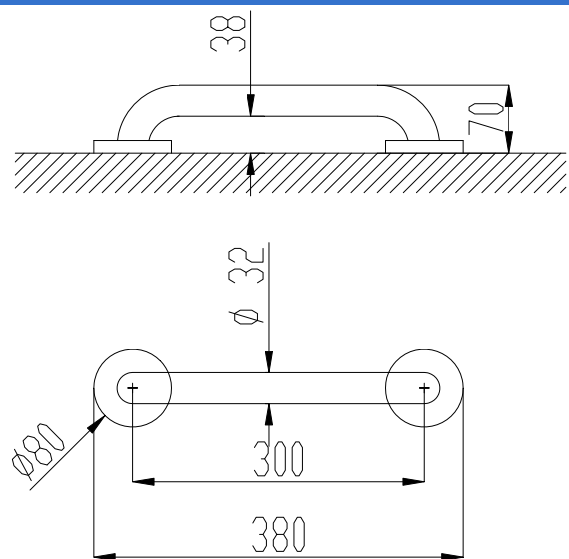

Straight grab bar

The picture belongs to NOFER 15054.30.S

- Straight grab bar to fix to wall.
- Recommended for use in bathrooms, WC and showers.
- Suitable for bathrooms adapted to disabled.
- Stainless steel white Nylon finish. Also available in satin finish (NOFER 15054.30.S) and polish finish (NOFER 15054.30.B).
- Other models available: 450 mm / 600 mm / 800 mm / 100 mm / 120mm.

TECHNICAL DATA

- Made of Stainless Steel AISI 304.
- Two fixing points.
- Length: 300 mm.
- Distance from bar to wall: 38 mm.
- Ø 32 mm tube grab. Steel thickness: 1,5 mm.
- Recommended installation height: 70-75 cm from floor.
- Maintenance: Stainless steel needs maintenance because dust can eventually damage the chrome in stainless steel. We recommend monthly cleaning with our special product.

SUGGESTED TEXT FOR PRESCRIPTION

Straight grab bar NOFER or similar, to fix to wall. In AISI 304 stainless steel. Length: 300 mm. · Ø 32 mm tube grab. Steel thickness: 1,5 mm.

TECHNICAL DRAWING

Dimensions in mm