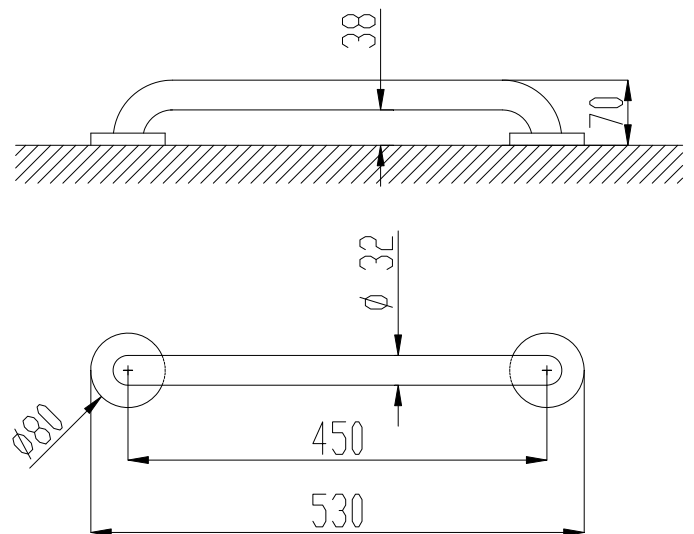

Straight grab bar

- Straight grab bar to fix to wall.
- Suggested for adapted bathrooms, WC and showers.
- Polish finished stainless steel. Also available satin finished (NOFER 15054.45.S) and white finished (NOFER 15054.45.W).

TECHNICAL DATA

- Made of AISI 304 stainless steel.
- Two wall fixing points.
- Length (between fixing centers): 450 mm.
- Distance from bar to wall: 38 mm.
- Tube Ø 32 mm.
- Suggested installation height: 70-75 cm from floor.
- Maintenance: stainless steel needs maintenance because dust can eventually damage the chromium (Cr) content in stainless steel. We recommend monthly cleaning with a stainless steel special cleaner.

The picture belongs to NOFER 15054.45.S

SUGGESTED TEXT FOR PRESCRIPTION

NOFER straight grab bar to fix to wall. Made of polish finished AISI 304 stainless steel. Length: 450 mm. Tube Ø 32 mm.

TECHNICAL DRAWING

DIMENSIONS IN mm

NOFER S.L.
 Avenida de la fama, 118
 08940 · Cornellà de Llobregat (Barcelona)
 Tel +34 934 742 423 · Fax +34 934 743 548
 export@nofer.com · www.nofer.com

Related Products