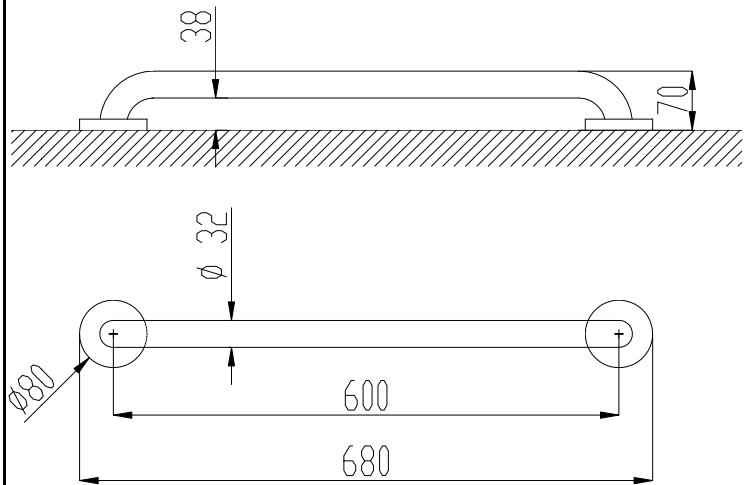

**Straight grab bar**

- Straight grab bar to fix to wall.
- Recommended for use in bathrooms, WC and showers.
- Suitable for bathrooms adapted to disabled.
- Stainless steel satin finish. Also available in white Nylon finish (NOFER 15054.60.W) and polish finish (NOFER 15054.60.B).

**TECHNICAL DATA**

- Made of Stainless Steel AISI 304.
- Two fixing points.
- Length: 600 mm.
- Distance from bar to wall: 38 mm.
- Ø 32 mm tube grab. Steel thickness: 1,5 mm.
- Recommended installation height: 70-75 cm from floor.
- Maintenance: Stainless steel needs maintenance because dust can eventually damage the chrome in stainless steel. We recommend monthly cleaning with our special product.

**SUGGESTED TEXT FOR PRESCRIPTION**

Straight grab bar NOFER or similar, to fix to wall. In AISI 304 stainless steel. Length: 600 mm. Ø 32 mm tube grab. Steel thickness: 1,5 mm.

**TECHNICAL DRAWING**

Dimensions in mm