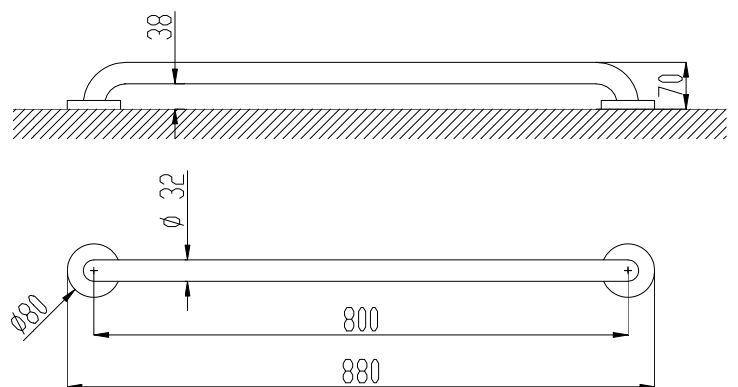

Straight grab bar

- Straight grab bar to fix to wall.
- Recommended for use in bathrooms, WC and showers.
- Suitable for bathrooms adapted to disabled.
- Stainless steel satin finish. Also available in white Nylon finish (NOFER 15054.80.W) and polish finish (NOFER 15054.80.B).

TECHNICAL DATA

- Made of Stainless Steel AISI 304.
- Two fixing points.
- Length: 800 mm.
- Distance from bar to wall: 38 mm.
- Ø 32 mm tube grab. Steel thickness: 1,5 mm.
- Recommended installation height: 70-75 cm from floor.
- Maintenance: Stainless steel needs maintenance because dust can eventually damage the chrome in stainless steel. We recommend monthly cleaning with our special product.

SUGGESTED TEXT FOR PRESCRIPTION

Straight grab bar NOFER or similar, to fix to wall. In AISI 304 stainless steel. Length: 800 mm. Ø 32 mm tube grab. Steel thickness: 1,5 mm.

TECHNICAL DRAWING

Dimensions in mm