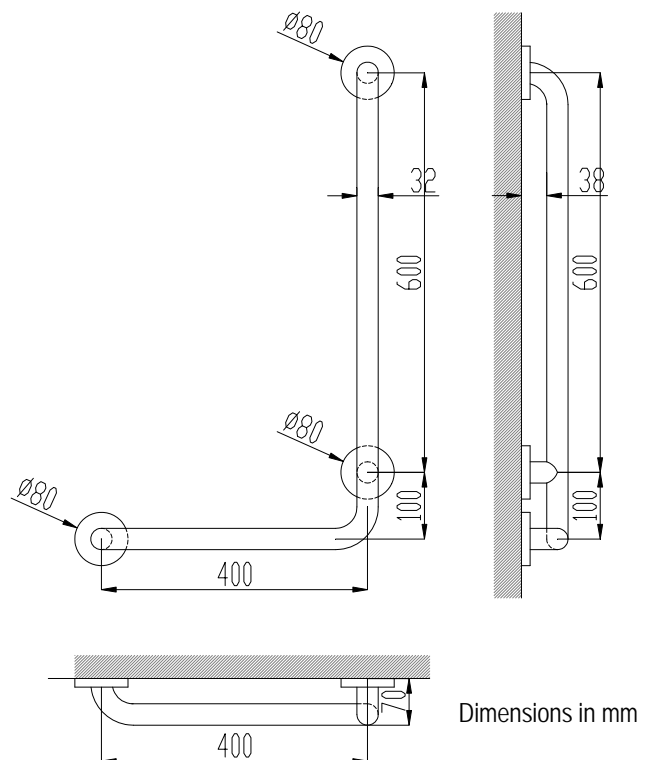

**Fixed grab bar**

- 90° angled grab bar to fix to wall.
- Three anchor points.
- Support suitable for bathrooms, wc-bidet, showers and bathtubs.
- Designed for adapted toilets for disabled.
- Satin finished stainless steel. Also available polish finished (NOFER 15159.B) and white Nylon finished (NOFER 15159.W).

**TECHNICAL DATA**

- Made of AISI 304 stainless steel.
- Dimensions: 700 x 400 mm, bar  $\varnothing$  32 mm.
- Fixing materials included.
- Maintenance: stainless steel needs maintenance because dust can eventually damage the chromium (Cr) content in stainless steel. We recommend monthly cleaning with a stainless steel special cleaner.

**TECHNICAL DRAWING**

**SUGGESTED TEXT FOR PRESCRIPTION**

NOFER 90° angled grab bar made of AISI 304 stainless steel. Three anchor points. Dimensions: 700 x 400 mm, bar  $\varnothing$  32 mm.

NOFER S.L.  
 Avenida de la fama, 118  
 08940 · Cornellà de Llobregat (Barcelona)  
 Tel +34 934 742 423 · Fax +34 934 743 548  
 export@nofer.com · www.nofer.com