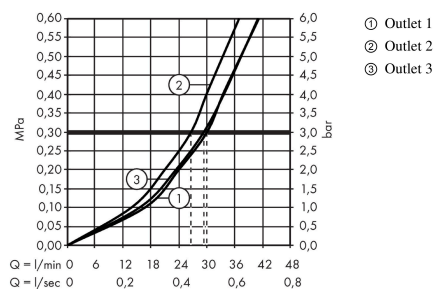

ShowerSelect

Valve for concealed installation for 3 functions

Surfaces: **Brushed Black Chrome** Article Number: **15764340**

Description

product features

- 3 functions
- simultaneous use of several outlets
- maximum flow rate at 3 bar: 30 l/min
- flow rate upper outlet: 26 l/min
- Flow rate left and right: 29 l/min
- flow rate by simultaneous use of all outlets: 30 l/min
- Start/stop valve to operate the functions
- connection type: basic set
- valve is delivered with buttons Rain large, Rain small and hand shower

Technology

Design awards

reddot winner 2021

Product image

Scale drawing

Flowchart

ShowerSelect

Valve for concealed installation for 3 functions