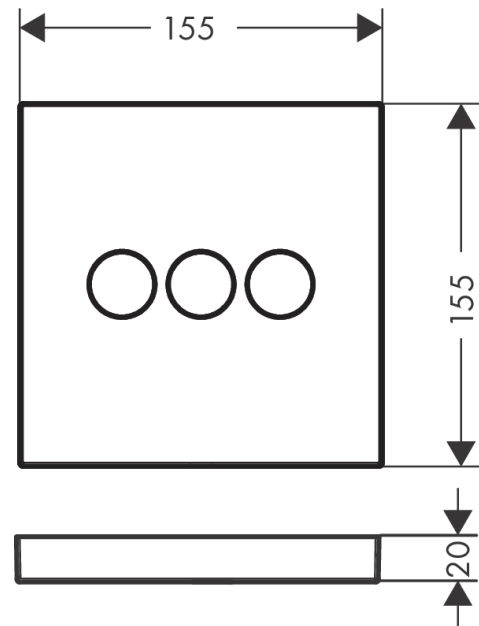

ShowerSelect

Valve for concealed installation for 3 functions

Surfaces: **Brushed Black Chrome** Article Number: **15764340**

Description

product features

- 3 functions
- simultaneous use of several outlets
- maximum flow rate at 3 bar: 30 l/min
- flow rate upper outlet: 26 l/min
- Flow rate left and right: 29 l/min
- flow rate by simultaneous use of all outlets: 30 l/min
- Start/stop valve to operate the functions
- connection type: basic set
- valve is delivered with buttons Rain large, Rain small and hand shower

Technology

Design awards

reddot winner 2021

Product image

Scale drawing

Flowchart

ShowerSelect

Valve for concealed installation for 3 functions