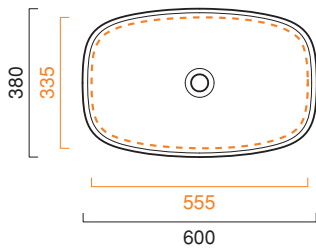

CE EN 14688 - CL00