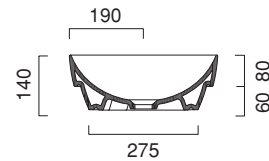

CE EN 14688 - CL00