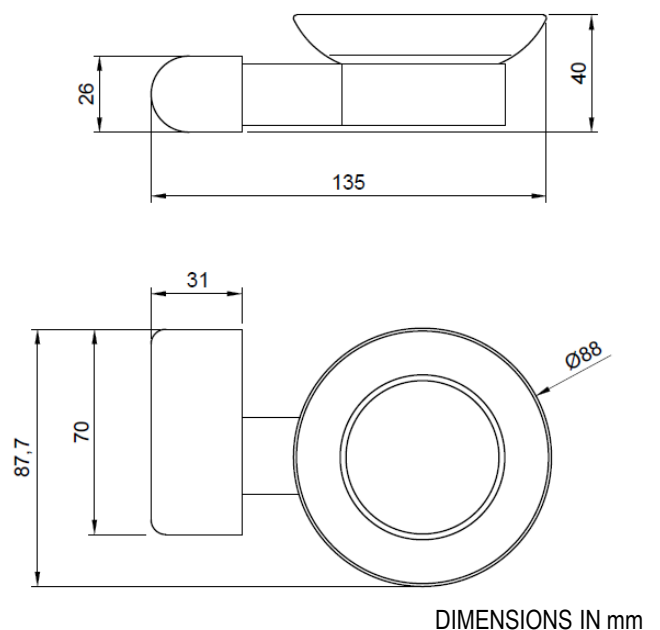

**TECHNICAL DATA**

- Made of aluminium, black finish.
- Dimensions: 40 height x 135 width x 87,7 depth (mm).
- Stainless steel fixing material included. Hidden fixation.
- Threaded fixing system to the wall by means of a plate.

**SUGGESTED TEXT FOR PRESCRIPTION**

NOFER soap dish, made of aluminium, black finish. Dimensions: 40 height x 135 width x 87,7 depth (mm).

**TECHNICAL DRAWING**

NOFER S.L.  
 Ctra. Laureà Miró, 385-387  
 08980 · Sant Feliu de Llobregat (Barcelona)  
 Tel +34 934 742 423 · Fax +34 934 743 548  
 nofer@nofer.com · www.nofer.com