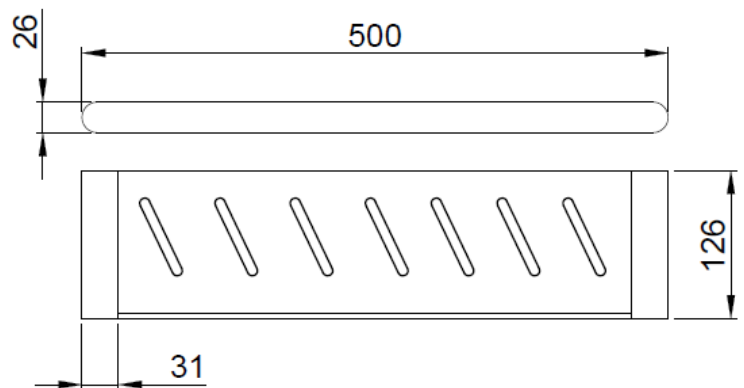

TECHNICAL DATA

- Made of aluminium, black finish.
- Dimensions: 26 height x 500 width x 126 depth (mm).
- Stainless steel fixing material included. Hidden fixation.
- Threaded fixing system to the wall by means of a plate.

SUGGESTED TEXT FOR PRESCRIPTION

NOFER utility shelf, made of aluminium, black finish. Dimensions: 26 height x 500 width x 126 depth (mm).

TECHNICAL DRAWING

DIMENSIONS IN mm

NOFER S.L.
 Ctra. Laureà Miró, 385-387
 08980 · Sant Feliu de Llobregat (Barcelona)
 Tel +34 934 742 423 · Fax +34 934 743 548
 nofer@nofer.com · www.nofer.com