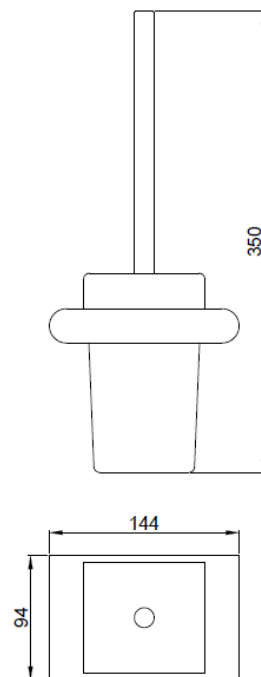

TECHNICAL DATA

- Made of aluminium, black finish.
- Dimensions: 350 height x 144 width x 94 depth (mm).
- Stainless steel fixing material included. Hidden fixation.
- Threaded fixing system to the wall by means of a plate.

SUGGESTED TEXT FOR PRESCRIPTION

NOFER toilet brush with wall support, made of aluminium, black finish. Dimensions: 350 height x 144 width x 94 depth (mm).

TECHNICAL DRAWING

DIMENSIONS IN mm

NOFER S.L.
 Ctra. Laureà Miró, 385-387
 08980 · Sant Feliu de Llobregat (Barcelona)
 Tel +34 934 742 423 · Fax +34 934 743 548
 nofer@nofer.com · www.nofer.com