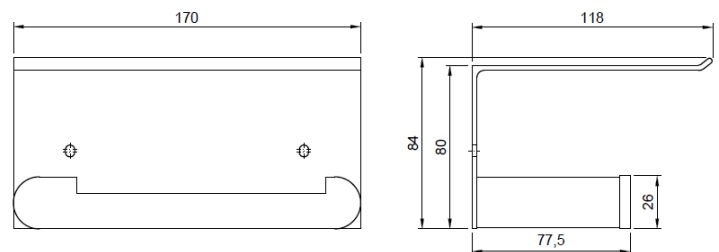

**Toilet paper roll with shelf**

- Toilet paper roll made of aluminium with shelf function. Also available in brushed gold finish (NOFER 16228.G).
- Durability and resistance.
- Suitable for public environments and high frequency of use.
- Black finish.

**TECHNICAL DATA**

- Made of aluminium, black finish.
- Top cover shelf function.
- Dimensions: 80 height x 170 width x 118 depth (mm).
- Stainless steel fixing material included.

**SUGGESTED TEXT FOR PRESCRIPTION**

NOFER toilet paper roll with shelf, made of aluminium, black finish. Dimensions: 80 height x 170 width x 118 depth (mm).

**TECHNICAL DRAWING**

DIMENSIONS IN mm

NOFER S.L.  
 Ctra. Laureà Miró, 385-387  
 08980 · Sant Feliu de Llobregat (Barcelona)  
 Tel +34 934 742 423 · Fax +34 934 743 548  
 nofer@nofer.com · www.nofer.com