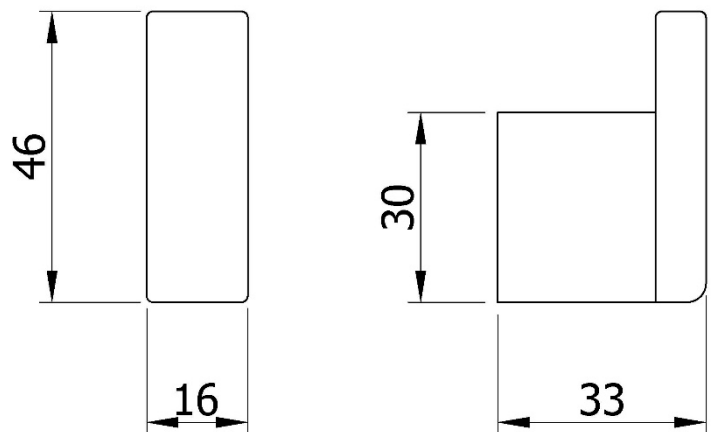

**TECHNICAL DATA**

- Made in stainless steel AISI 304 black finish.
- Dimensions: 46 high x 16 wide x 33 deep mm.
- Hidden anchor mechanism. Wall fixing materials included.
- Maintenance: stainless steel needs maintenance because dust can eventually damage the chromium (Cr) content in stainless steel. We recommend monthly cleaning with a stainless steel special cleaner.

**SUGGESTED TEXT FOR PRESCRIPTION**

Hook to fix to wall NOFER, made in stainless steel AISI 304 black finish. Dimensions: 46 high x 16 wide x 33 deep mm.

**TECHNICAL DRAWING**

DIMENSIONS IN mm

NOFER S.L.  
 Ctra. Laureà Miró, 385-387  
 08980 · Sant Feliu de Llobregat (Barcelona)  
 Tel +34 934 742 423 · Fax +34 934 743 548  
 nofer@nofer.com · www.nofer.com