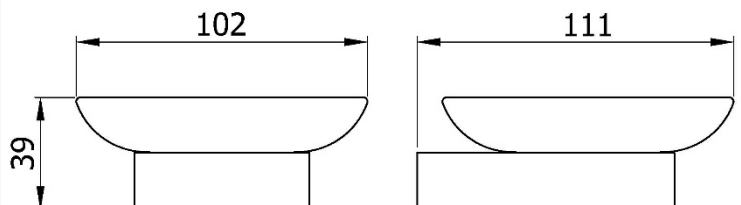

**TECHNICAL DATA**

- Made of stainless steel AISI 304, black finish.
- Dimensions: 39 height x 102 width x 111 depth (mm).
- Stainless steel fixing material included. Hidden fixation.
- Threaded fixing system to the wall by means of a plate.
- Cleaning: we recommend cleaning with a cotton cloth slightly moistened with a neutral soap solution. Then rinse and dry it.

**SUGGESTED TEXT FOR PRESCRIPTION**

NOFER soap dish, made of stainless steel, black finish.  
Dimensions: 39 height x 102 width x 111 depth (mm).

**TECHNICAL DRAWING**

DIMENSIONS IN mm

NOFER S.L.  
Ctra. Laureà Miró, 385-387  
08980 · Sant Feliu de Llobregat (Barcelona)  
Tel +34 934 742 423 · Fax +34 934 743 548  
nofer@nofer.com · www.nofer.com