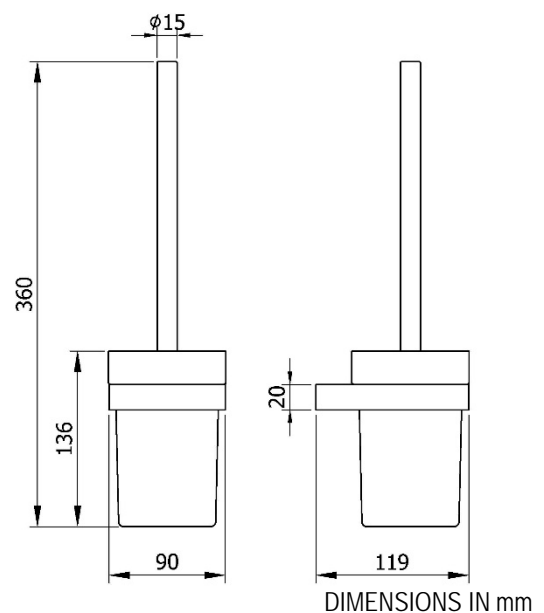

TECHNICAL DATA

- Made in black finish stainless steel.
- Dimensions: 360 height, 90 width, 119 depth (mm).
- Thickness of the sheet: 0,5 (mm).
- Stainless steel fixing material included. Hidden fixation.
- Threaded fixing system to the wall by means of a plate.
- Cleaning: we recommend cleaning with a cotton cloth slightly moistened with a neutral soap solution. Then rinse and dry it.

SUGGESTED TEXT FOR PRESCRIPTION

NOFER toilet brush, in stainless steel black finish. Dimensions: 360 height, 90 width, 119 depth (mm).

TECHNICAL DRAWING

NOFER S.L.
 Ctra. Laureà Miró, 385-387
 08980 · Sant Feliu de Llobregat (Barcelona)
 Tel +34 934 742 423 · Fax +34 934 743 548
 nofer@nofer.com · www.nofer.com