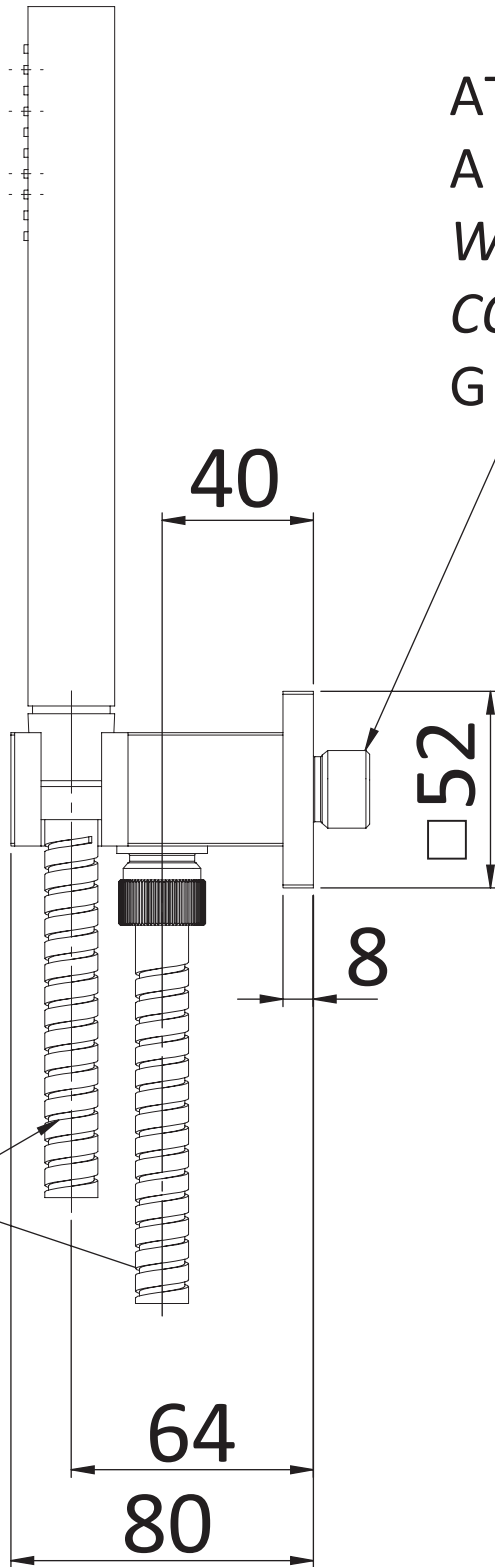

FLESSIBILE / FLEXIBLE HOSE 150 cm

ATTACCO
A PARETE
WALL
CONNECTION
G 1/2''