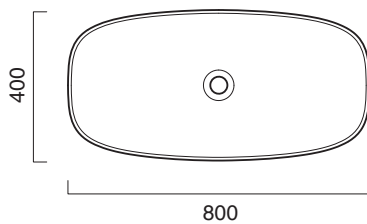

CE EN 14688 - CL00