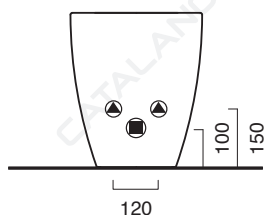

Tutti i diritti sulla presente scheda appartengono a Ceramica Catalano S.p.A. in via esclusiva. È vietata la copia, la pubblicazione, la distribuzione o la riproduzione (anche parziale), se non autorizzata per iscritto.
All rights in the present form belong exclusively to Ceramica Catalano S.p.A. It is strictly forbidden to copy, publish, distribute or reproduce it (including any partial reproduction), without prior written permission.