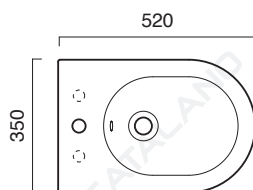

Tutti i diritti sulla presente scheda appartengono a Ceramica Catalano S.p.A. in via esclusiva. È vietata la copia, la pubblicazione, la distribuzione o la riproduzione (anche parziale), se non autorizzata per iscritto.
All rights in the present form belong exclusively to Ceramica Catalano S.p.A. It is strictly forbidden to copy, publish, distribute or reproduce it (including any partial reproduction), without prior written permission.