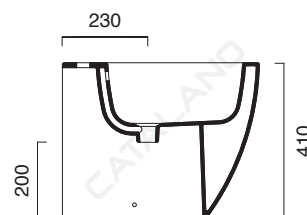

Tutti i diritti sulla presente scheda appartengono a Ceramica Catalano S.p.A. in via esclusiva. È vietata la copia, la pubblicazione, la distribuzione o la riproduzione (anche parziale), se non autorizzata per iscritto.
All rights in the present form belong exclusively to Ceramica Catalano S.p.A. It is strictly forbidden to copy, publish, distribute or reproduce it (including any partial reproduction), without prior written permission.