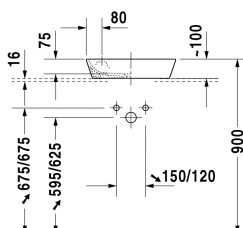

Starck 1 Раковина # 2322460000

| < 460 мм > |

Раковина	Размеры	Вес	Order number
шлифованный вариант, без перелива, с подиумом для смесителя, 460 мм			
Цвета			
00 Белый Alpin			
Variant			
●	460 x 460 мм	9,400 кг	2322460000
Справка			
Мы рекомендуем следующие смесители: Axor Starck Puro (Hansgrohe), Metris S (Hansgrohe), Metris 110 (Hansgrohe), Talis 150 (Hansgrohe), Focus 190 (Hansgrohe), Imo (Dornbracht)			
Sanitary ceramics with the special WonderGliss surface finish will remain clean and attractive-looking for a long time to come. When ordering WonderGliss please add a "1" as eleventh digit to the model number.			
Accessory			
Выпуск для раковины для умывальников без перелива	50 мм	0,300 кг	005024
Сифон		1,500 кг	005036
Suitable products			
Консоль, включая ящики 2 ящика, под консолью, 2 консольных крепления, 1 вырез посередине, 800 x 550 мм	800 x 550 мм		F08521
Консоль, включая ящики 1 выдвижной ящик, под консолью, 2 консольных крепления, 1 вырез посередине, 1 крышка сифона, 600 x 550 мм	600 x 550 мм		F08520
Консоль, включая ящики 3 выдвижных ящика, под консолью, 3 консольных крепления, 1 вырез слева, 1500 x 550 мм	1500 x 550 мм		F08528
Консоль, включая ящики 3 выдвижных ящика, под консолью, 3 консольных крепления, 1 вырез справа, 1500 x 550 мм	1500 x 550 мм		F08529