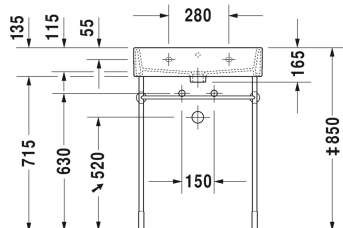

Vero Air Умывальник, умывальник для мебели #
2350600000 / 2350600030 / 2350600041 / 2350600044 /
2350600060 / 2350600070

| < 600 мм > |

Умывальник, умывальник для мебели	Размеры	Вес	Order number
с плоскостью под смеситель, глазуровка снизу, 600 мм			
Цвета			
00 Белый Alpin			
Variant			
● с переливом	600 x 470 мм	17,300 кг	2350600000
●●● с переливом	600 x 470 мм	17,300 кг	2350600030
● без перелива	600 x 470 мм	17,300 кг	2350600041
●●● без перелива	600 x 470 мм	17,300 кг	2350600044
☒ с переливом	600 x 470 мм	17,300 кг	2350600060
☒ без перелива	600 x 470 мм	17,300 кг	2350600070
Sanitary ceramics with the special WonderGliss surface finish will remain clean and attractive-looking for a long time to come. When ordering WonderGliss please add a "1" as eleventh digit to the model number.			
Аксессуары для керамики			
Нажимной выпуск для умывальников с переливом		0,400 кг	005052
Выпуск для раковины для умывальников без перелива	75 мм	0,400 кг	005038
Accessory			
Полотенцедержатель труба с квадратным сечением, 14 мм, хром, для умывальника # 045460, 235060	550 мм	0,500 кг	003037
Сифон		1,500 кг	005036