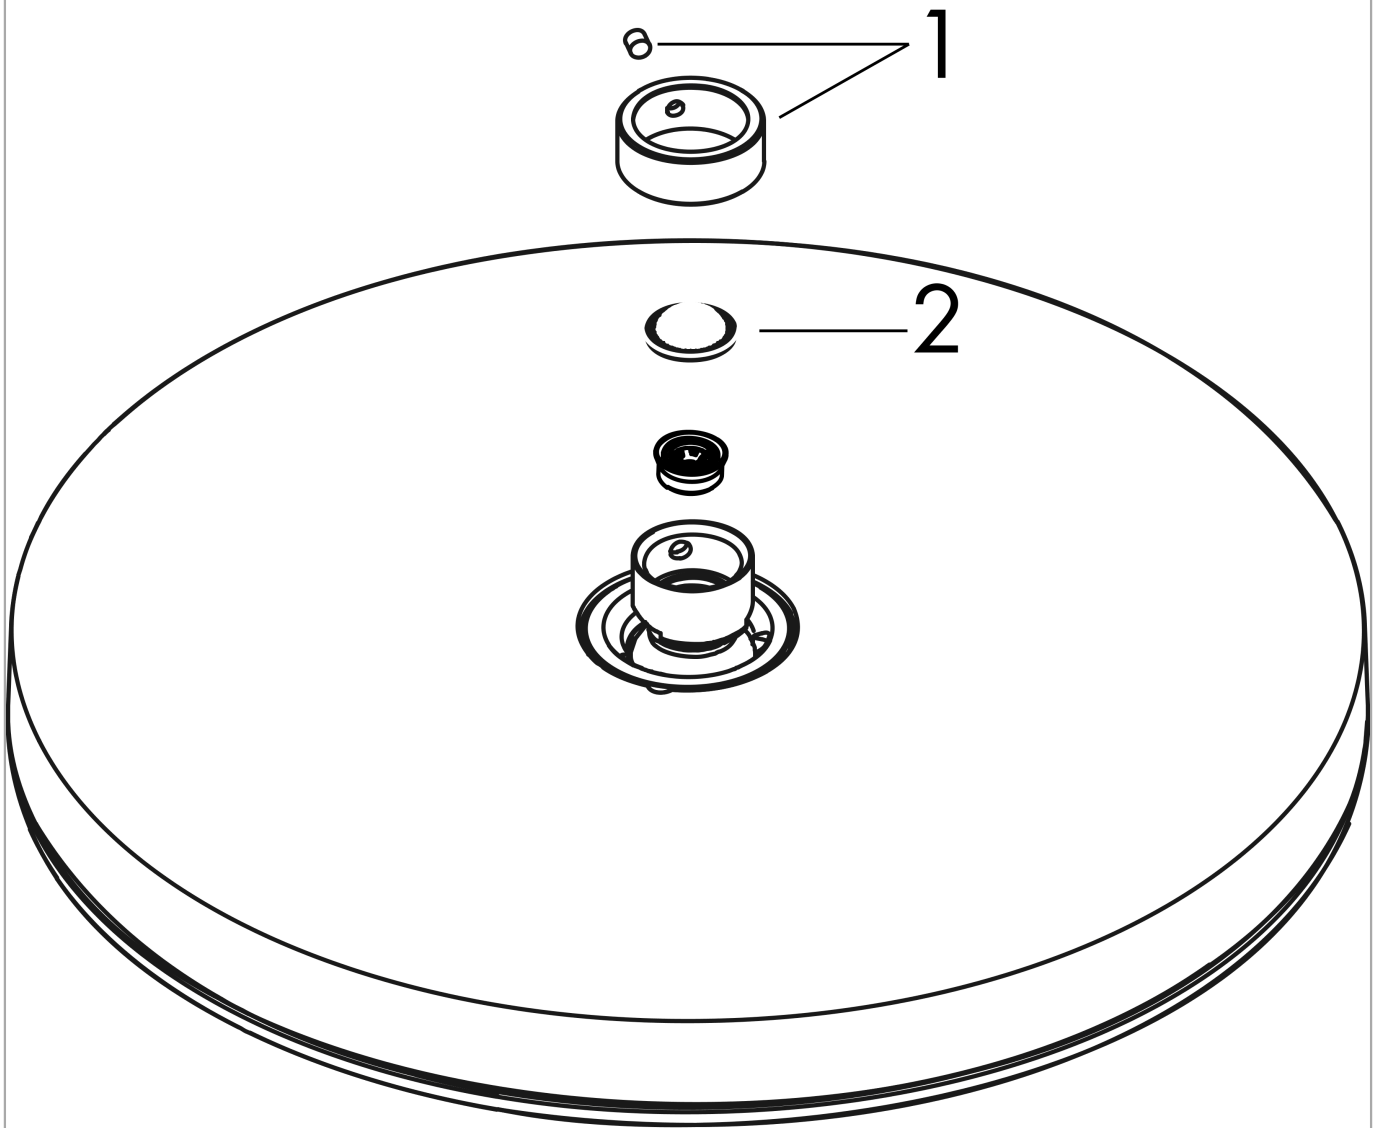

Pulsify S
Overhead shower 260 1jet EcoSmart
 Finish: **Matt White** Article Number: **24141700**

Description

product features

- shower head size: 260 mm
- spray type: PowderRain
- Fast Drain empties the overhead shower from an angle of 10°
- ball-joint: overhead shower angle adjustable
- material spray disc: plastic
- spray disc surface: graphite
- maximum flow rate at 3 bar: 8,4 l/min
- flow rate PowderRain spray (at 3 bar): 8,4 l/min
- function from: 7 l/min
- minimum flow pressure: 0,8 bar
- installation: ceiling or wall
- connection thread G 1/2
- connection dimension: DN15
- suitable for continuous flow water heaters

Technology

Design awards

Product image

Scale drawing

Pulsify S
Overhead shower 260 1jet EcoSmart
 Finish: **Matt White** Article Number: **24141700**

Flowchart

Pulsify S
Overhead shower 260 1jet EcoSmart
Finish: **Matt White** Article Number: **24141700**

Exploded Drawing

Year of production: >01/23

Pulsify S
Overhead shower 260 1jet EcoSmart
 Finish: **Matt White** Article Number: **24141700**

Spare part list

Year of production: >01/23

Pos.	Description	Article Number	PC	PU
1	lock washer	98942700	56	1
2	filter packing	94246000	1	1