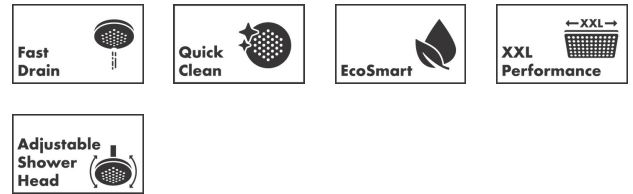

Pulsify S
Overhead shower 260 1jet EcoSmart
 Finish: **Matt White** Article Number: **24141700**

Description

product features

- shower head size: 260 mm
- spray type: PowderRain
- Fast Drain empties the overhead shower from an angle of 10°
- ball-joint: overhead shower angle adjustable
- material spray disc: plastic
- spray disc surface: graphite
- maximum flow rate at 3 bar: 8,4 l/min
- flow rate PowderRain spray (at 3 bar): 8,4 l/min
- function from: 7 l/min
- minimum flow pressure: 0,8 bar
- installation: ceiling or wall
- connection thread G 1/2
- connection dimension: DN15
- suitable for continuous flow water heaters

Technology

Design awards

Product image

Scale drawing

Pulsify S
Overhead shower 260 1jet EcoSmart
 Finish: **Matt White** Article Number: **24141700**

Flowchart

Pulsify S
Overhead shower 260 1jet EcoSmart
Finish: **Matt White** Article Number: **24141700**

Exploded Drawing

Year of production: >01/23

Pulsify S
Overhead shower 260 1jet EcoSmart
 Finish: **Matt White** Article Number: **24141700**

Spare part list

Year of production: >01/23

Pos.	Description	Article Number	PC	PU
1	lock washer	98942700	56	1
2	filter packing	94246000	1	1