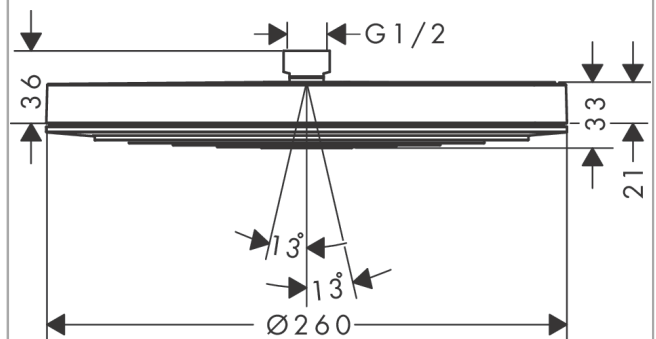

Pulsify S
Overhead shower 260 1jet EcoSmart
 Finish: **Matt White** Article Number: **24141700**

Description

product features

- shower head size: 260 mm
- spray type: PowderRain
- Fast Drain empties the overhead shower from an angle of 10°
- ball-joint: overhead shower angle adjustable
- material spray disc: plastic
- spray disc surface: graphite
- maximum flow rate at 3 bar: 8,4 l/min
- flow rate PowderRain spray (at 3 bar): 8,4 l/min
- function from: 7 l/min
- minimum flow pressure: 0,8 bar
- installation: ceiling or wall
- connection thread G 1/2
- connection dimension: DN15
- suitable for continuous flow water heaters

Technology

Design awards

Product image

Scale drawing

Pulsify S
Overhead shower 260 1jet EcoSmart
 Finish: **Matt White** Article Number: **24141700**

Flowchart

Pulsify S
Overhead shower 260 1jet EcoSmart
Finish: **Matt White** Article Number: **24141700**

Exploded Drawing

Year of production: >01/23

Pulsify S
Overhead shower 260 1jet EcoSmart
 Finish: **Matt White** Article Number: **24141700**

Spare part list

Year of production: >01/23

Pos.	Description	Article Number	PC	PU
1	lock washer	98942700	56	1
2	filter packing	94246000	1	1