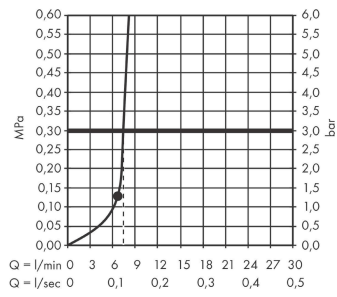

Pulsify S
Overhead shower 260 1jet EcoSmart
 Finish: **Matt White** Article Number: **24141700**

Description

product features

- shower head size: 260 mm
- spray type: PowderRain
- Fast Drain empties the overhead shower from an angle of 10°
- ball-joint: overhead shower angle adjustable
- material spray disc: plastic
- spray disc surface: graphite
- maximum flow rate at 3 bar: 8,4 l/min
- flow rate PowderRain spray (at 3 bar): 8,4 l/min
- function from: 7 l/min
- minimum flow pressure: 0,8 bar
- installation: ceiling or wall
- connection thread G 1/2
- connection dimension: DN15
- suitable for continuous flow water heaters

Technology

Design awards

Product image

Scale drawing

Pulsify S
Overhead shower 260 1jet EcoSmart
 Finish: **Matt White** Article Number: **24141700**

Flowchart

Pulsify S
Overhead shower 260 1jet EcoSmart
Finish: **Matt White** Article Number: **24141700**

Exploded Drawing

Year of production: >01/23

Pulsify S
Overhead shower 260 1jet EcoSmart
 Finish: **Matt White** Article Number: **24141700**

Spare part list

Year of production: >01/23

Pos.	Description	Article Number	PC	PU
1	lock washer	98942700	56	1
2	filter packing	94246000	1	1