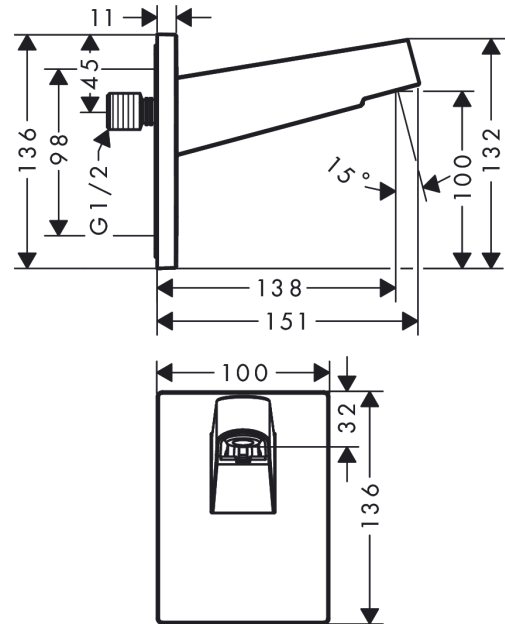

Pulsify

Wall connector for overhead shower 260

Finish: **Matt Black** Article Number: **24149670**

Description

product features

- installation type: exposed installation
- material: plastic
- connection type: G ½

Design awards

reddot winner 2021

Product image

Scale drawing

Pulsify
Wall connector for overhead shower 260
 Finish: **Matt Black** Article Number: **24149670**

Installation examples

Pulsify 260
 24149XXX

Pulsify 260 1jet
 24140XXX / 24141XXX

Pulsify
Wall connector for overhead shower 260
 Finish: **Matt Black** Article Number: **24149670**

Exploded Drawing

Year of production: >01/22

Pulsify

Wall connector for overhead shower 260

Finish: **Matt Black** Article Number: **24149670**

Spare part list

Year of production: >01/22

Pos.	Description	Article Number	PC	PU
1	cover	93959670	61	1
2	escutcheon	93960670	60	1
3	mounting set	96179000	4	1
4	O-ring 9x2	98119000	1	1
5	connecting thread	94673000	10	1
6	O-ring 13x2,5	98428000	1	1