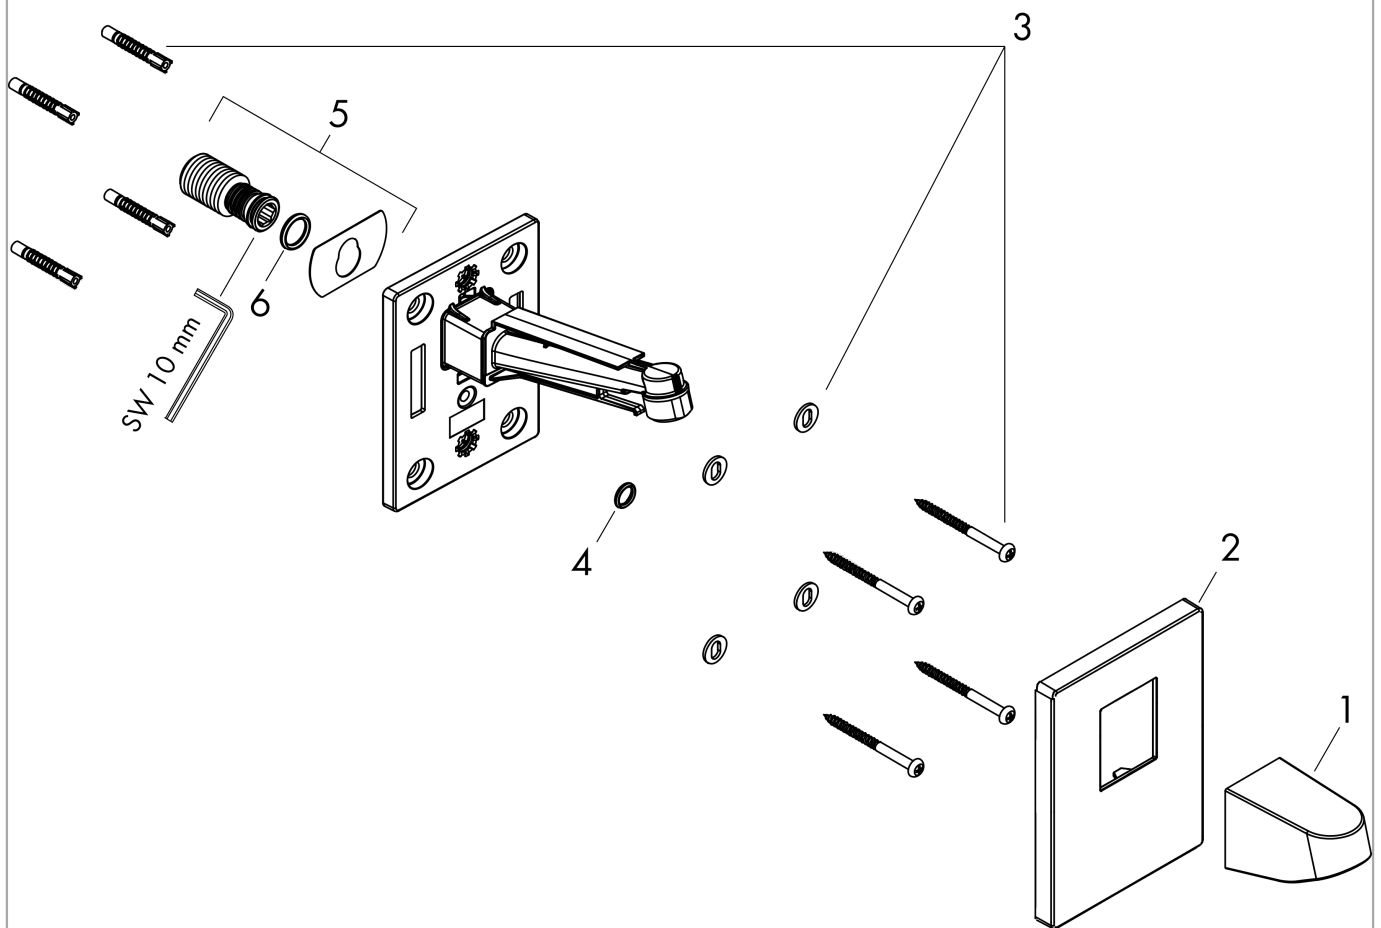

Pulsify

Wall connector for overhead shower 260

Finish: **Matt Black** Article Number: **24149670**

Description

product features

- installation type: exposed installation
- material: plastic
- connection type: G ½

Design awards

reddot winner 2021

Product image

Scale drawing

Pulsify
Wall connector for overhead shower 260
 Finish: **Matt Black** Article Number: **24149670**

Installation examples

Pulsify 260
 24149XXX

Pulsify 260 1jet
 24140XXX / 24141XXX

Pulsify
Wall connector for overhead shower 260
 Finish: **Matt Black** Article Number: **24149670**

Exploded Drawing

Year of production: >01/22

Pulsify

Wall connector for overhead shower 260

Finish: **Matt Black** Article Number: **24149670**