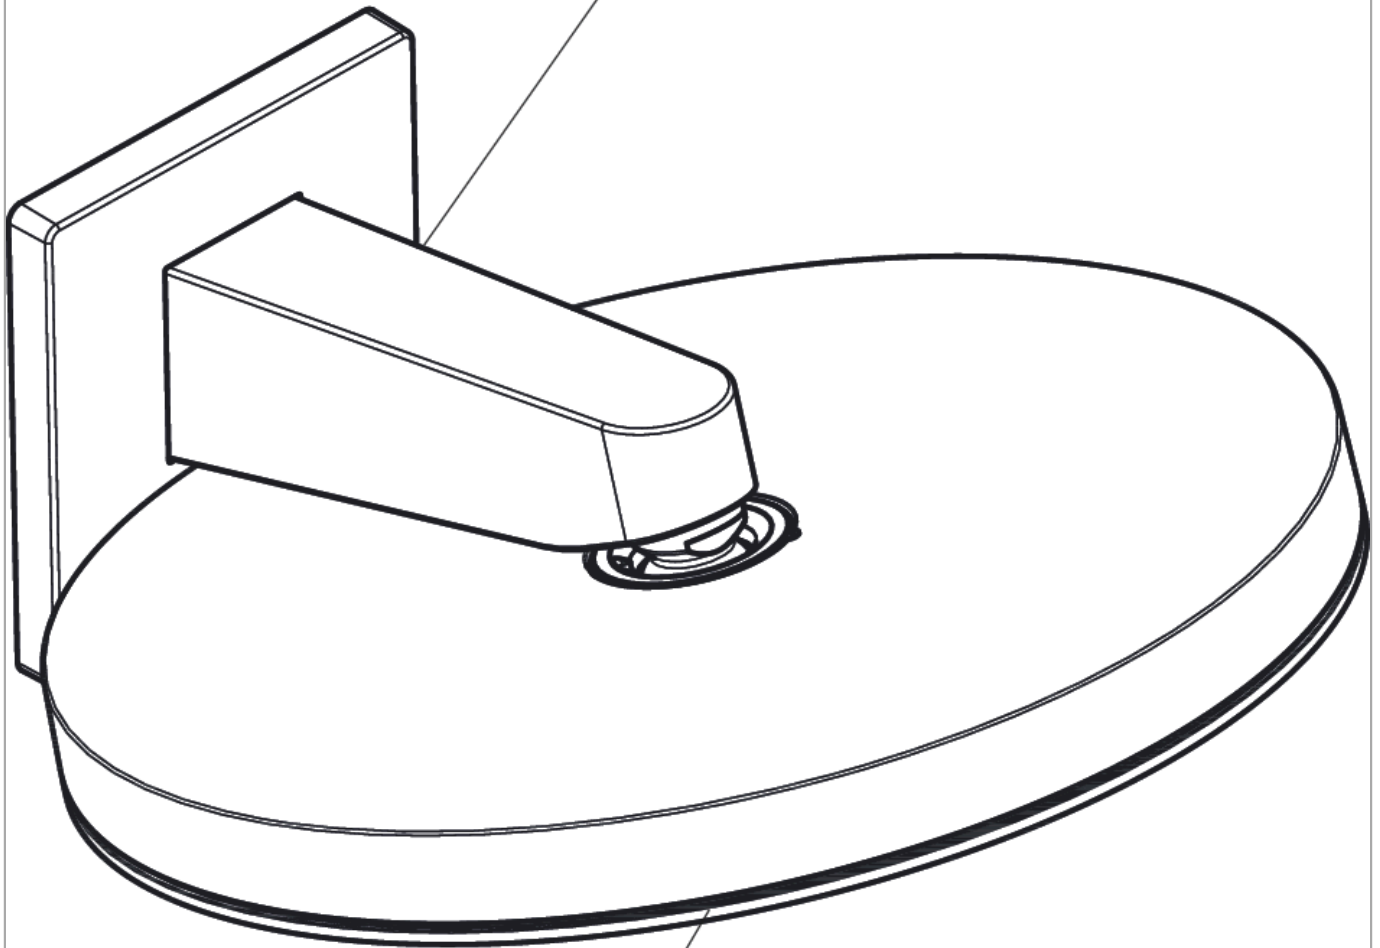

Pulsify

Wall connector for overhead shower 260

Finish: **Matt Black** Article Number: **24149670**

Description

product features

- installation type: exposed installation
- material: plastic
- connection type: G ½

Design awards

reddot winner 2021

Product image

Scale drawing

Pulsify
Wall connector for overhead shower 260
 Finish: **Matt Black** Article Number: **24149670**

Installation examples

Pulsify 260
 24149XXX

Pulsify 260 1jet
 24140XXX / 24141XXX

Pulsify
Wall connector for overhead shower 260
 Finish: **Matt Black** Article Number: **24149670**

Exploded Drawing

Year of production: >01/22

Pulsify

Wall connector for overhead shower 260

Finish: **Matt Black** Article Number: **24149670**