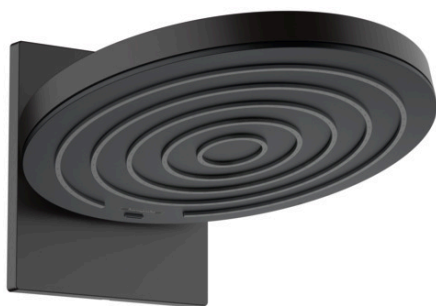

Pulsify S
Overhead shower 260 2jet EcoSmart with wall connector
 Finish: **Matt Black** Article Number: **24151670**

Description

product features

- consists of: overhead shower, wall connector
- shower head size: 260 mm
- spray type: PowderRain, Intense PowderRain
- Fast Drain empties the overhead shower from an angle of 10°
- ball-joint: ball-joint for easy angle adjustment, variable from 10 - 30°
- material spray disc: plastic
- spray disc surface: graphite
- maximum flow rate at 3 bar: 7,4 l/min
- flow rate PowderRain spray (at 3 bar): 7,4 l/min
- flow rate Intense PowderRain (at 3 bar): 6,5 l/min
- function from: 6 l/min
- minimum flow pressure: 1,6 bar
- overhead shower removable for cleaning
- installation: wall-mounted - based on iBox
- connection type: basic set
- not suitable for continuous flow water heaters

Technology

Design awards

reddot winner 2021

Product image

Scale drawing

Pulsify S
Overhead shower 260 2jet EcoSmart with wall connector
 Finish: **Matt Black** Article Number: **24151670**

Flowchart

The consumption was measured in combination with the appropriate fittings (thermostat/mixer/in-wall valve) to reflect actual application in practice.