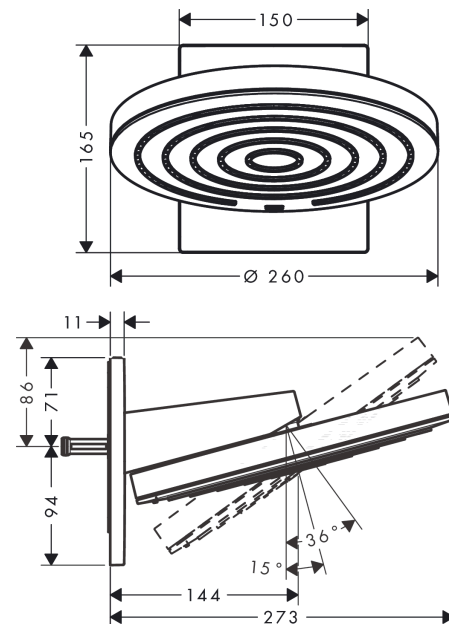

Pulsify S
Overhead shower 260 2jet EcoSmart with wall connector
 Finish: **Matt Black** Article Number: **24151670**

Description

product features

- consists of: overhead shower, wall connector
- shower head size: 260 mm
- spray type: PowderRain, Intense PowderRain
- Fast Drain empties the overhead shower from an angle of 10°
- ball-joint: ball-joint for easy angle adjustment, variable from 10 - 30°
- material spray disc: plastic
- spray disc surface: graphite
- maximum flow rate at 3 bar: 7,4 l/min
- flow rate PowderRain spray (at 3 bar): 7,4 l/min
- flow rate Intense PowderRain (at 3 bar): 6,5 l/min
- function from: 6 l/min
- minimum flow pressure: 1,6 bar
- overhead shower removable for cleaning
- installation: wall-mounted - based on iBox
- connection type: basic set
- not suitable for continuous flow water heaters

Technology

Design awards

reddot winner 2021

Product image

Scale drawing

Pulsify S
Overhead shower 260 2jet EcoSmart with wall connector
 Finish: **Matt Black** Article Number: **24151670**

Flowchart

The consumption was measured in combination with the appropriate fittings (thermostat/mixer/in-wall valve) to reflect actual application in practice.