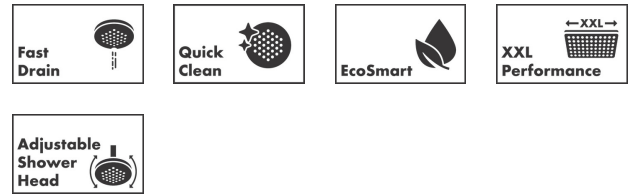

Pulsify S
Overhead shower 260 2jet EcoSmart with wall connector
 Finish: **Matt Black** Article Number: **24151670**

Description

product features

- consists of: overhead shower, wall connector
- shower head size: 260 mm
- spray type: PowderRain, Intense PowderRain
- Fast Drain empties the overhead shower from an angle of 10°
- ball-joint: ball-joint for easy angle adjustment, variable from 10 - 30°
- material spray disc: plastic
- spray disc surface: graphite
- maximum flow rate at 3 bar: 7,4 l/min
- flow rate PowderRain spray (at 3 bar): 7,4 l/min
- flow rate Intense PowderRain (at 3 bar): 6,5 l/min
- function from: 6 l/min
- minimum flow pressure: 1,6 bar
- overhead shower removable for cleaning
- installation: wall-mounted - based on iBox
- connection type: basic set
- not suitable for continuous flow water heaters

Technology

Design awards

reddot winner 2021

Product image

Scale drawing

Pulsify S
Overhead shower 260 2jet EcoSmart with wall connector
 Finish: **Matt Black** Article Number: **24151670**

Flowchart

The consumption was measured in combination with the appropriate fittings (thermostat/mixer/in-wall valve) to reflect actual application in practice.