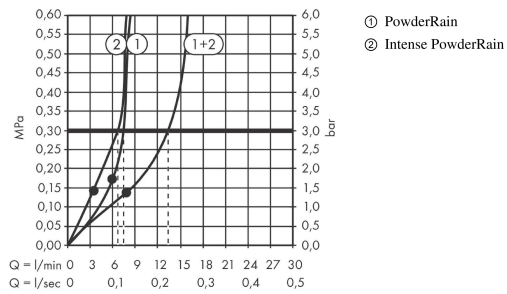

Pulsify S
Overhead shower 260 2jet EcoSmart with wall connector
 Finish: **Matt Black** Article Number: **24151670**

Description

product features

- consists of: overhead shower, wall connector
- shower head size: 260 mm
- spray type: PowderRain, Intense PowderRain
- Fast Drain empties the overhead shower from an angle of 10°
- ball-joint: ball-joint for easy angle adjustment, variable from 10 - 30°
- material spray disc: plastic
- spray disc surface: graphite
- maximum flow rate at 3 bar: 7,4 l/min
- flow rate PowderRain spray (at 3 bar): 7,4 l/min
- flow rate Intense PowderRain (at 3 bar): 6,5 l/min
- function from: 6 l/min
- minimum flow pressure: 1,6 bar
- overhead shower removable for cleaning
- installation: wall-mounted - based on iBox
- connection type: basic set
- not suitable for continuous flow water heaters

Technology

Design awards

reddot winner 2021

Product image

Scale drawing

Pulsify S
Overhead shower 260 2jet EcoSmart with wall connector
 Finish: **Matt Black** Article Number: **24151670**

Flowchart

The consumption was measured in combination with the appropriate fittings (thermostat/mixer/in-wall valve) to reflect actual application in practice.