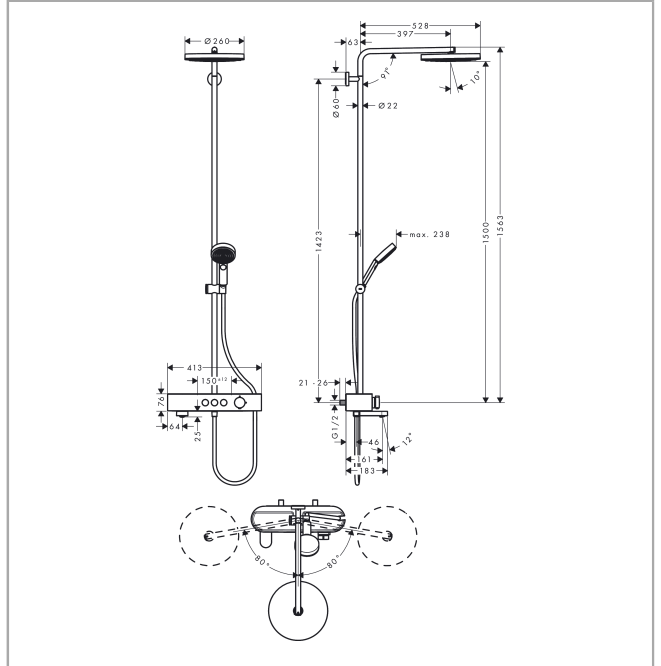

Pulsify S
Showerpipe 260 1jet with bath thermostat ShowerTablet 400
 Finish: **Chrome** Article Number: **24230000**

Description

product features

- consists of: overhead shower, hand shower, bath thermostat, shower bar, slider, shower hose
- overhead shower Pulsify 260 1jet
- shower head size overhead shower: 260 mm
- spray type overhead shower: PowderRain
- ball-joint: overhead shower angle adjustable
- spray disc surface: graphite
- Fast Drain empties the overhead shower from an angle of 10°
- removable shower head
- shelf made of plastic
- surface shelf: graphite
- maximum flow rate at 3 bar: 21,8 l/min
- flow rate PowderRain spray (at 3 bar): 11,5 l/min
- spray type hand shower: PowderRain, IntenseRain, Massage spray
- max. operating pressure: 5 bar
- pipe can be shortened in height
- shower bar diameter: 22 mm
- height-adjustable slider with locking push-button slider
- shower arm length overhead shower: 398 mm
- swivel shower arm
- CoolContact thermostat: Prevents the housing from heating up, making showering even safer
- thermostat ShowerTablet Select 400
- safety stop at 40°C
- adjustable hot water limitation
- convenient diversion via Select button
- simultaneous utilization of 3 functions
- suitable for continuous flow water heaters
- mounting type: exposed installation
- centre distance 150 ± 12 mm
- intrinsically safe against backflow
- Thermostat is delivered with buttons overhead shower, bath tub and hand shower
- 3 functions

Technology

Design awards

reddot winner 2021

Pulsify S
Showerpipe 260 1jet with bath thermostat ShowerTablet 400
 Finish: **Chrome** Article Number: **24230000**

Product image

Scale drawing

Flowchart