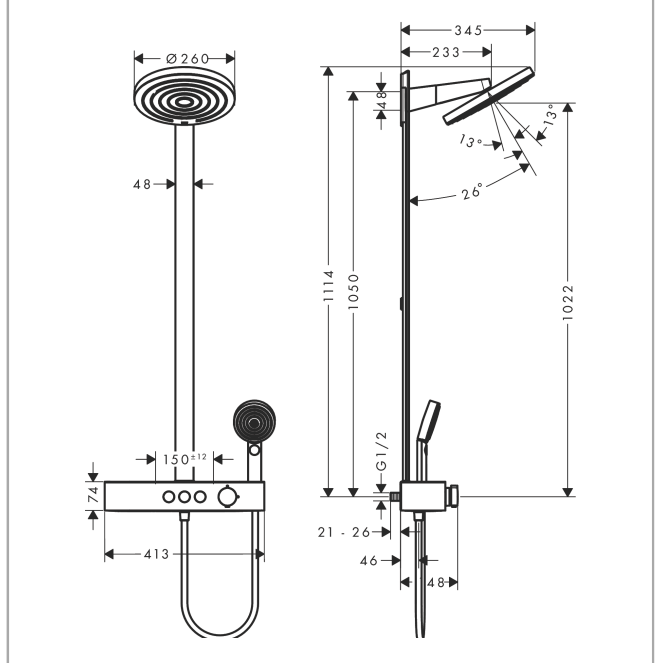

### product features

- consists of: overhead shower, hand shower, shower thermostat, shower bar, shower hose
- overhead shower Pulsify 260 2jet
- shower head size overhead shower: 260 mm
- spray type overhead shower: PowderRain, Intense PowderRain
- ball-joint: overhead shower inclinable by 13-39°
- spray disc surface: graphite
- Fast Drain empties the overhead shower from an angle of 10°
- removable shower head
- shelf made of plastic
- surface shelf: graphite
- maximum flow rate at 3 bar: 7,5 l/min
- flow rate PowderRain spray (at 3 bar): 7,5 l/min
- spray type hand shower: PowderRain, IntenseRain, Massage spray
- flow rate of hand shower at 3 bar: 7,5 l/min
- minimum flow pressure: 1,7 bar
- max. operating pressure: 10 bar
- pipe can be shortened in height
- bar width: 48 mm
- shower arm length overhead shower: 233 mm
- CoolContact thermostat: Prevents the housing from heating up, making showering even safer
- thermostat ShowerTablet Select 400
- simultaneous utilization of 3 functions
- suitable for continuous flow water heaters
- mounting type: exposed installation
- connection thread G ½
- centre distance 150 ± 12 mm
- intrinsically safe against backflow
- Thermostat is delivered with buttons hand shower, PowderRain, Intense PowderRain
- 2 functions

## Design awards

reddot winner 2021

**Pulsify S**  
**Showerpipe 260 2jet EcoSmart with ShowerTablet Select 400**  
 Finish: **Chrome** Article Number: **24241000**

**Product image**

**Scale drawing**

**Flowchart**