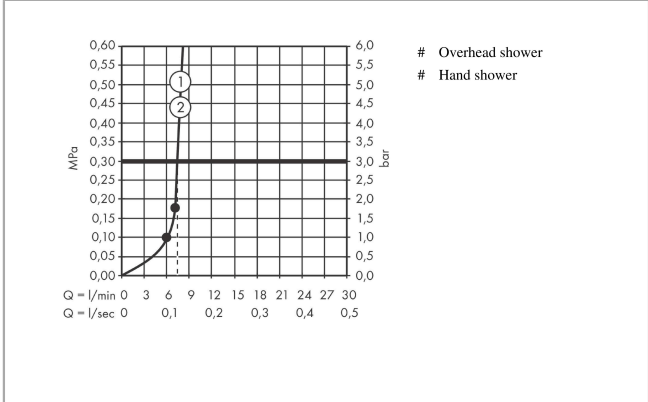

### product features

- consists of: overhead shower, hand shower, shower thermostat, shower bar, shower hose
- overhead shower Pulsify 260 2jet
- shower head size overhead shower: 260 mm
- spray type overhead shower: PowderRain, Intense PowderRain
- ball-joint: overhead shower inclinable by 13-39°
- spray disc surface: graphite
- Fast Drain empties the overhead shower from an angle of 10°
- removable shower head
- shelf made of plastic
- surface shelf: graphite
- maximum flow rate at 3 bar: 7,5 l/min
- flow rate PowderRain spray (at 3 bar): 7,5 l/min
- spray type hand shower: PowderRain, IntenseRain, Massage spray
- flow rate of hand shower at 3 bar: 7,5 l/min
- minimum flow pressure: 1,7 bar
- max. operating pressure: 10 bar
- pipe can be shortened in height
- bar width: 48 mm
- shower arm length overhead shower: 233 mm
- CoolContact thermostat: Prevents the housing from heating up, making showering even safer
- thermostat ShowerTablet Select 400
- simultaneous utilization of 3 functions
- suitable for continuous flow water heaters
- mounting type: exposed installation
- connection thread G ½
- centre distance 150 ± 12 mm
- intrinsically safe against backflow
- Thermostat is delivered with buttons hand shower, PowderRain, Intense PowderRain
- 2 functions

## Design awards

reddot winner 2021

**Pulsify S**  
**Showerpipe 260 2jet EcoSmart with ShowerTablet Select 400**  
 Finish: **Chrome** Article Number: **24241000**

**Product image**

**Scale drawing**

**Flowchart**