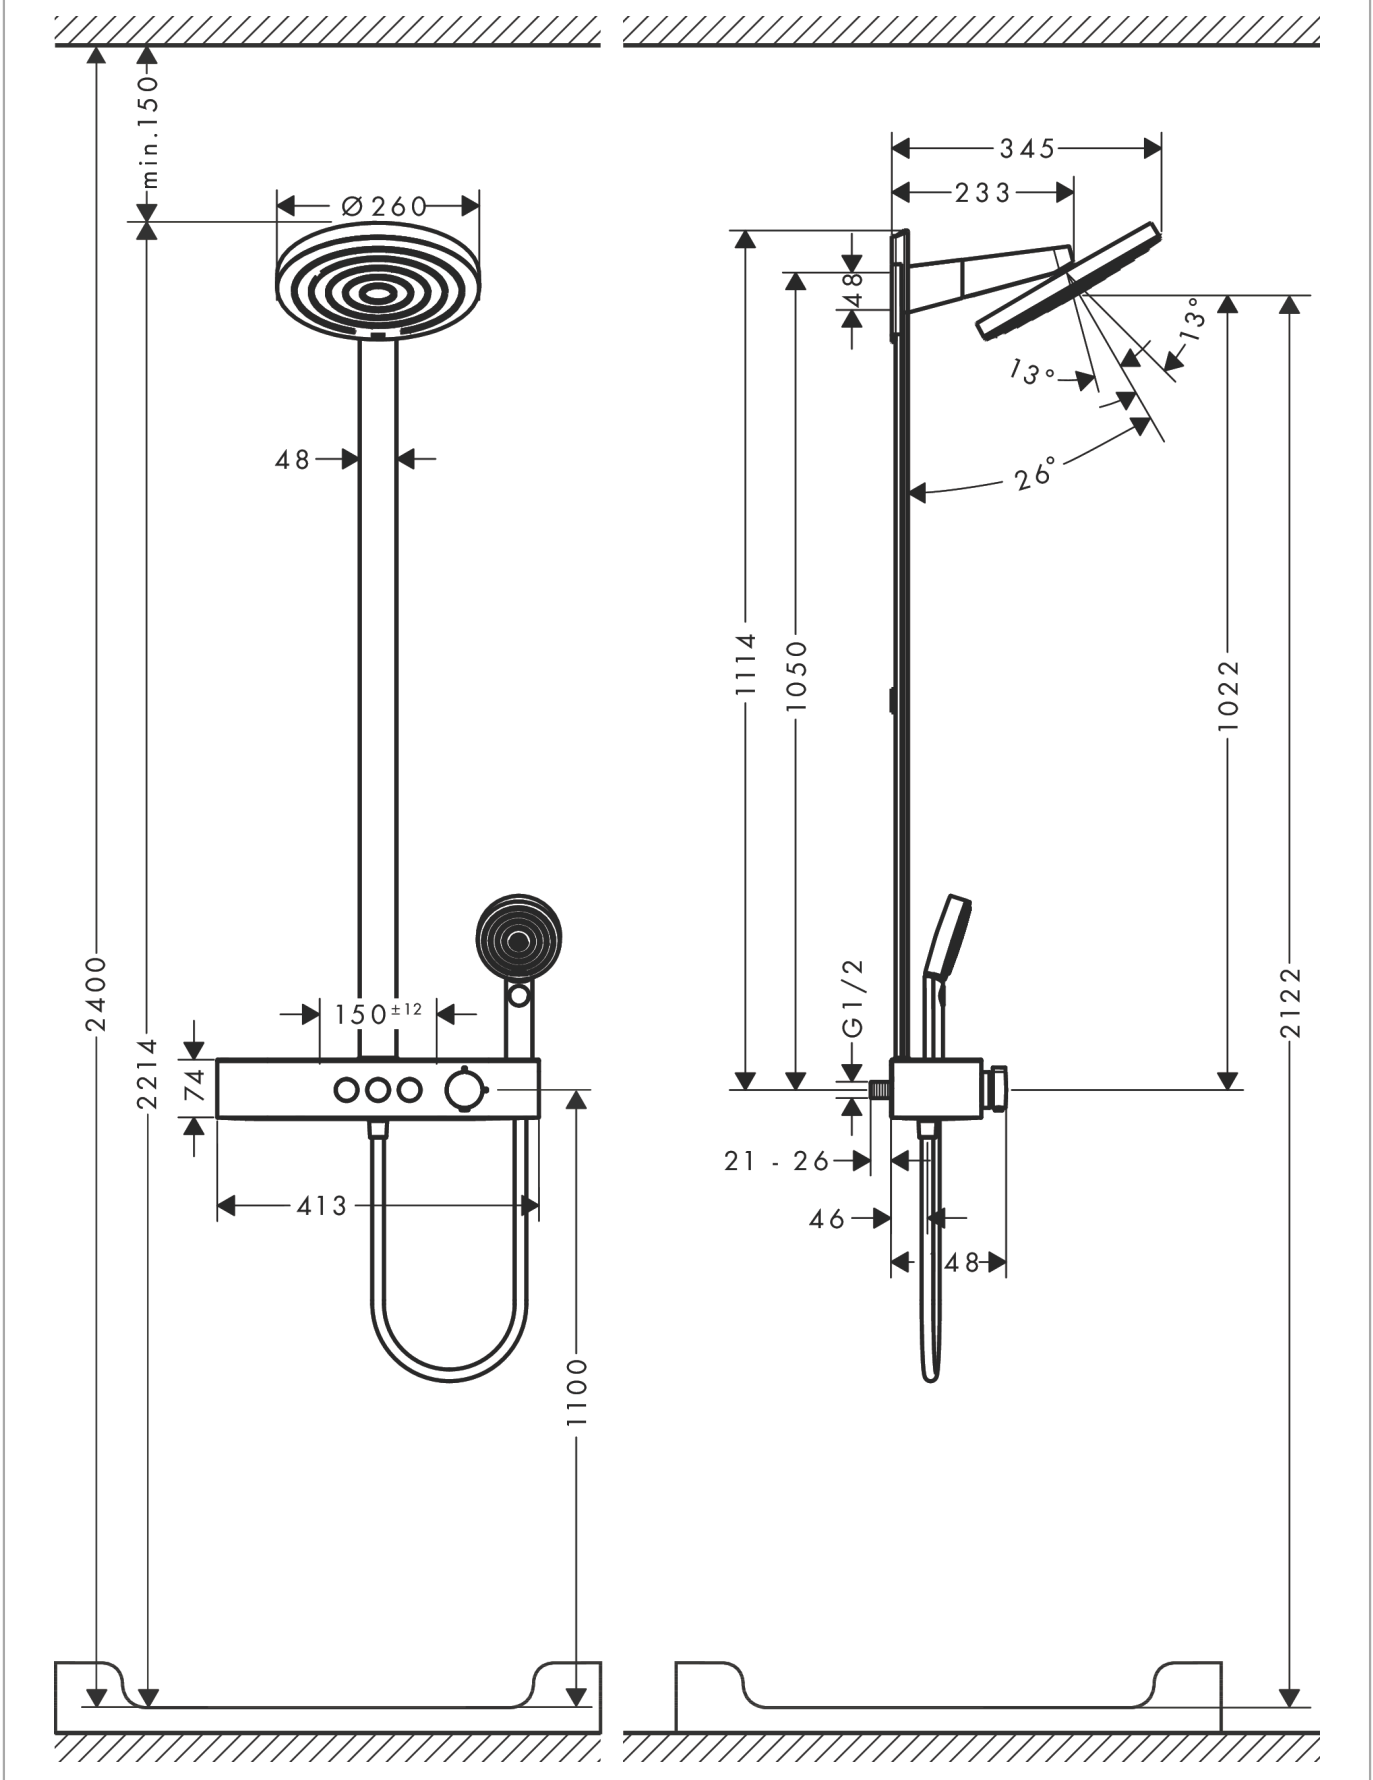

Pulsify S
Showerpipe 260 2jet EcoSmart with ShowerTablet Select 400
Finish: **Matt White** Article Number: **24241700**

Installation examples