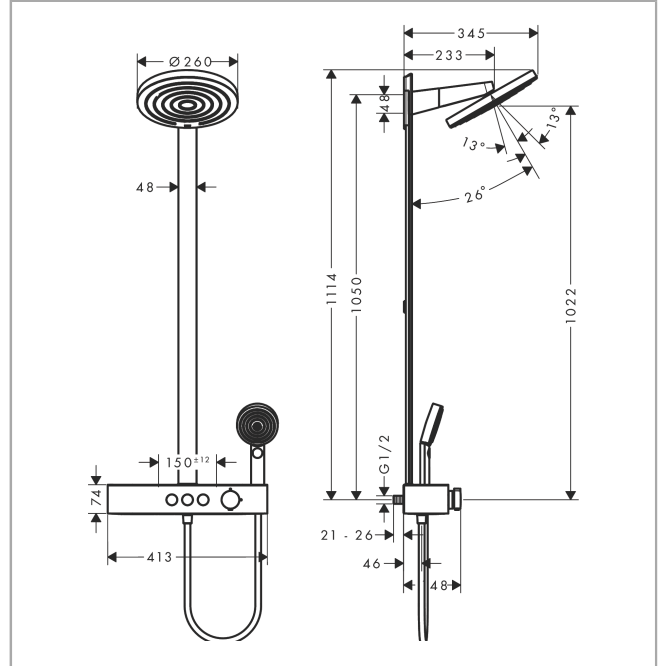

Pulsify S
Showerpipe 260 2jet EcoSmart with ShowerTablet Select 400
 Finish: **Matt White** Article Number: **24241700**

Description

product features

- consists of: overhead shower, hand shower, shower thermostat, shower bar, shower hose
- overhead shower Pulsify 260 2jet
- shower head size overhead shower: 260 mm
- spray type overhead shower: PowderRain, Intense PowderRain
- ball-joint: overhead shower inclinable by 13-39°
- spray disc surface: graphite
- Fast Drain empties the overhead shower from an angle of 10°
- removable shower head
- shelf made of plastic
- surface shelf: graphite
- maximum flow rate at 3 bar: 7,5 l/min
- flow rate PowderRain spray (at 3 bar): 7,5 l/min
- spray type hand shower: PowderRain, IntenseRain, Massage spray
- flow rate of hand shower at 3 bar: 7,5 l/min
- minimum flow pressure: 1,7 bar
- max. operating pressure: 10 bar
- pipe can be shortened in height
- bar width: 48 mm
- shower arm length overhead shower: 233 mm
- CoolContact thermostat: Prevents the housing from heating up, making showering even safer
- thermostat ShowerTablet Select 400
- simultaneous utilization of 3 functions
- suitable for continuous flow water heaters
- mounting type: exposed installation
- connection thread G ½
- centre distance 150 ± 12 mm
- intrinsically safe against backflow
- Thermostat is delivered with buttons hand shower, PowderRain, Intense PowderRain
- 2 functions

Technology

Design awards

Pulsify S
Showerpipe 260 2jet EcoSmart with ShowerTablet Select 400
 Finish: **Matt White** Article Number: **24241700**

Product image

Scale drawing

Flowchart

Pulsify S
Showerpipe 260 2jet EcoSmart with ShowerTablet Select 400
 Finish: **Matt White** Article Number: **24241700**