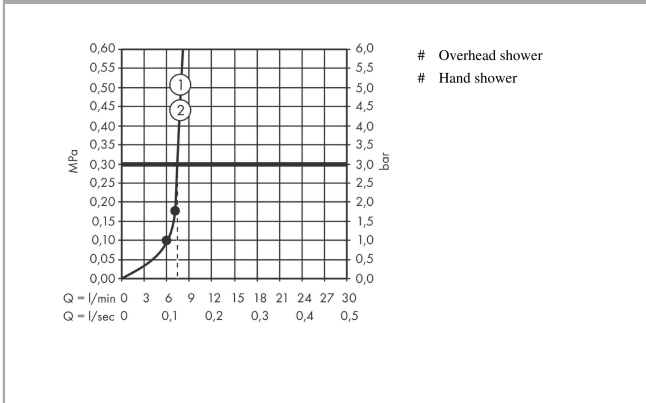

Pulsify S
Showerpipe 260 2jet EcoSmart with ShowerTablet Select 400
 Finish: **Matt White** Article Number: **24241700**

Description

product features

- consists of: overhead shower, hand shower, shower thermostat, shower bar, shower hose
- overhead shower Pulsify 260 2jet
- shower head size overhead shower: 260 mm
- spray type overhead shower: PowderRain, Intense PowderRain
- ball-joint: overhead shower inclinable by 13-39°
- spray disc surface: graphite
- Fast Drain empties the overhead shower from an angle of 10°
- removable shower head
- shelf made of plastic
- surface shelf: graphite
- maximum flow rate at 3 bar: 7,5 l/min
- flow rate PowderRain spray (at 3 bar): 7,5 l/min
- spray type hand shower: PowderRain, IntenseRain, Massage spray
- flow rate of hand shower at 3 bar: 7,5 l/min
- minimum flow pressure: 1,7 bar
- max. operating pressure: 10 bar
- pipe can be shortened in height
- bar width: 48 mm
- shower arm length overhead shower: 233 mm
- CoolContact thermostat: Prevents the housing from heating up, making showering even safer
- thermostat ShowerTablet Select 400
- simultaneous utilization of 3 functions
- suitable for continuous flow water heaters
- mounting type: exposed installation
- connection thread G ½
- centre distance 150 ± 12 mm
- intrinsically safe against backflow
- Thermostat is delivered with buttons hand shower, PowderRain, Intense PowderRain
- 2 functions

Technology

Design awards

Pulsify S
Showerpipe 260 2jet EcoSmart with ShowerTablet Select 400
 Finish: **Matt White** Article Number: **24241700**

Product image

Scale drawing

Flowchart

Pulsify S
Showerpipe 260 2jet EcoSmart with ShowerTablet Select 400
 Finish: **Matt White** Article Number: **24241700**