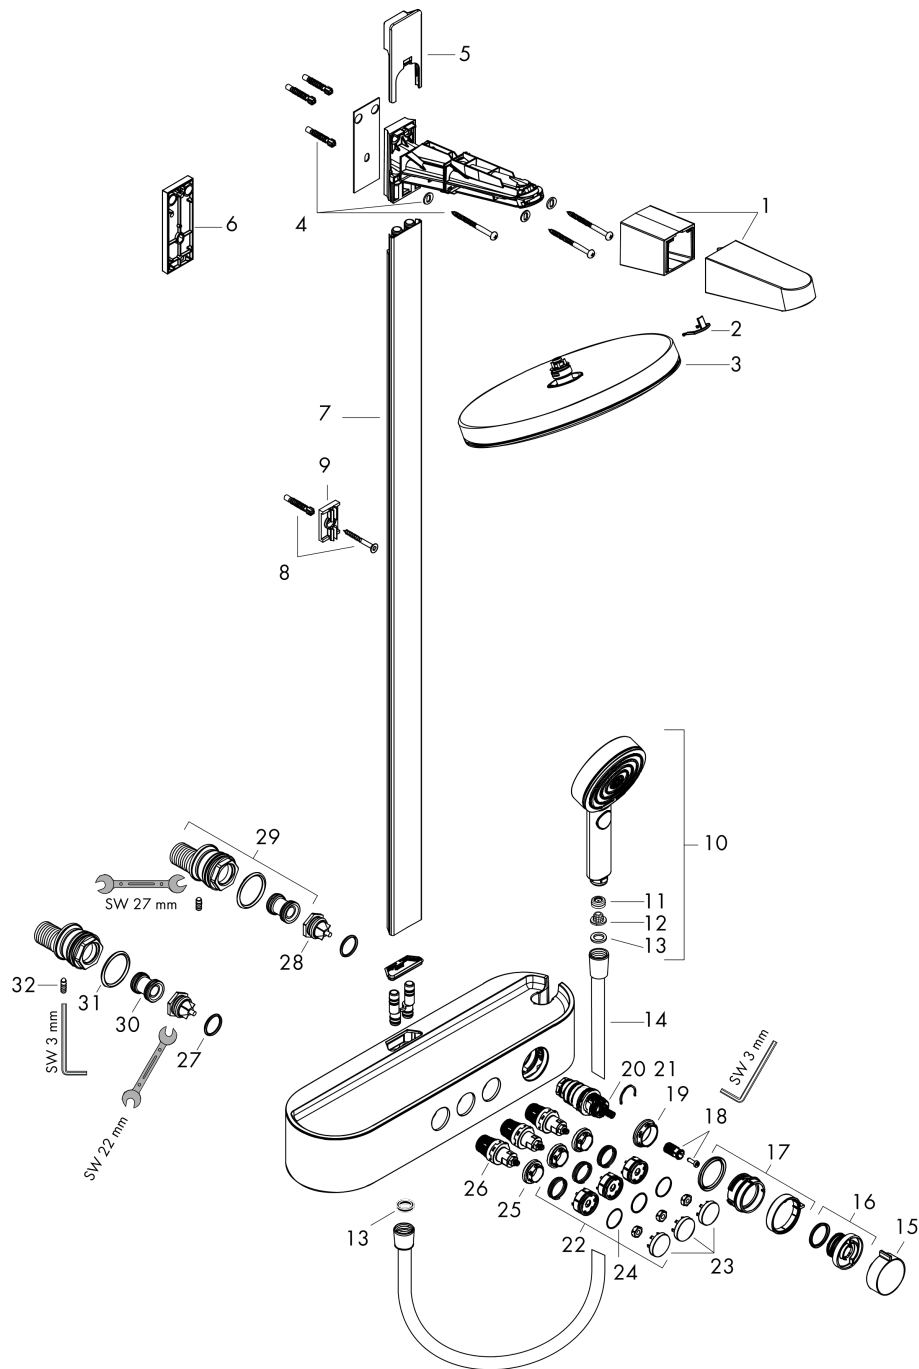

Pulsify S
Showerpipe 260 2jet EcoSmart with ShowerTablet Select 400
Finish: **Matt White** Article Number: **24241700**

Exploded Drawing

Year of production: >01/23

Pulsify S
Showerpipe 260 2jet EcoSmart with ShowerTablet Select 400
Finish: **Matt White** Article Number: **24241700**

Spare part list

Year of production: >01/23

Pos.	Description	Article Number	PC	PU
1	cramp	94519700	0	1
2	cramp	94521000	1	1
3	head shower	94520700	69	1
4	mounting set	98716000	5	1
5	cover	94518700	54	1
6	tile-matching-disk 7 mm	94517000	11	1
7	pipe with cover (935 mm)	94515700	0	1
8	mounting set	40916000	2	1
9	support element	94516000	3	1
10	-	24111700	99	1
11	flow limiter (9 l/min)	95659000	3	1
12	filter	92672000	2	1
13	seal	98058000	1	1
14	shower hose Isiflex'B 1,60 m	28276700	99	1
15	handle	94403700	59	1
16	safety set	94404000	9	1
17	handle	94405700	57	1
18	handle fixing set	92136000	6	1
19	nut	98913000	6	1
20	thermostat cartridge	98282000	14	1
21	spring with sleeve	92340XXX	0	-
22	set of symbols	98367700	60	1
23	O-ring 20x1	98140000	1	1
24	nut	98368000	4	1
25	handle for cold water	95748000	11	1
26	O-ring 17x2	98199000	1	1
27	non return valve (pressure-resistant up to 2 MPa)	95773000	8	1
28	set of S-unions	95772000	13	1
29	noise reduction	96429000	2	1
30	escutcheon	95374000	9	1
31	hollow set screw M6x16 including o-ring 29x3	98372000	3	1