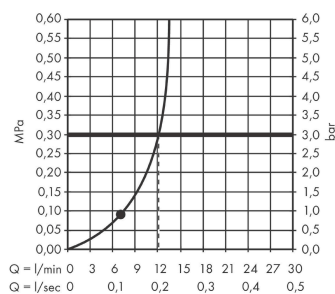

Pulsify E

Overhead shower 260 1jet

Finish: **Chrome** Article Number: **24330000**

Description

product features

- shower head size: 260 x 260 mm
- spray type: PowderRain
- Fast Drain empties the overhead shower from an angle of 10°
- material spray disc: plastic
- spray disc surface: graphite
- maximum flow rate at 3 bar: 11,7 l/min
- flow rate PowderRain spray (at 3 bar): 11,7 l/min
- function from: 7,6 l/min
- minimum flow pressure: 0,9 bar
- installation: ceiling or wall
- connection thread G ½
- suitable for continuous flow water heaters

Technology

Design awards

Product image

Scale drawing

Flowchart

Pulsify E
Overhead shower 260 1jet
 Finish: **Chrome** Article Number: **24330000**

Exploded Drawing

Year of production: >04/23