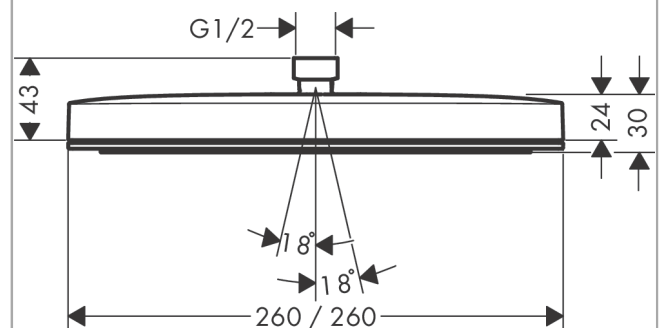

Pulsify E

Overhead shower 260 1jet

Finish: **Chrome** Article Number: **24330000**

Description

product features

- shower head size: 260 x 260 mm
- spray type: PowderRain
- Fast Drain empties the overhead shower from an angle of 10°
- material spray disc: plastic
- spray disc surface: graphite
- maximum flow rate at 3 bar: 11,7 l/min
- flow rate PowderRain spray (at 3 bar): 11,7 l/min
- function from: 7,6 l/min
- minimum flow pressure: 0,9 bar
- installation: ceiling or wall
- connection thread G ½
- suitable for continuous flow water heaters

Technology

Design awards

Product image

Scale drawing

Flowchart

Pulsify E
Overhead shower 260 1jet
 Finish: **Chrome** Article Number: **24330000**

Exploded Drawing

Year of production: >04/23

Pulsify E
Overhead shower 260 1jet
 Finish: **Chrome** Article Number: **24330000**

Spare part list

Year of production: >04/23

| Pos. | Description | Article Number | PC | PU |
|------|----------------|----------------|----|----|
| 1 | lock washer | 98942000 | 6 | 1 |
| 2 | filter packing | 94246000 | 1 | 1 |