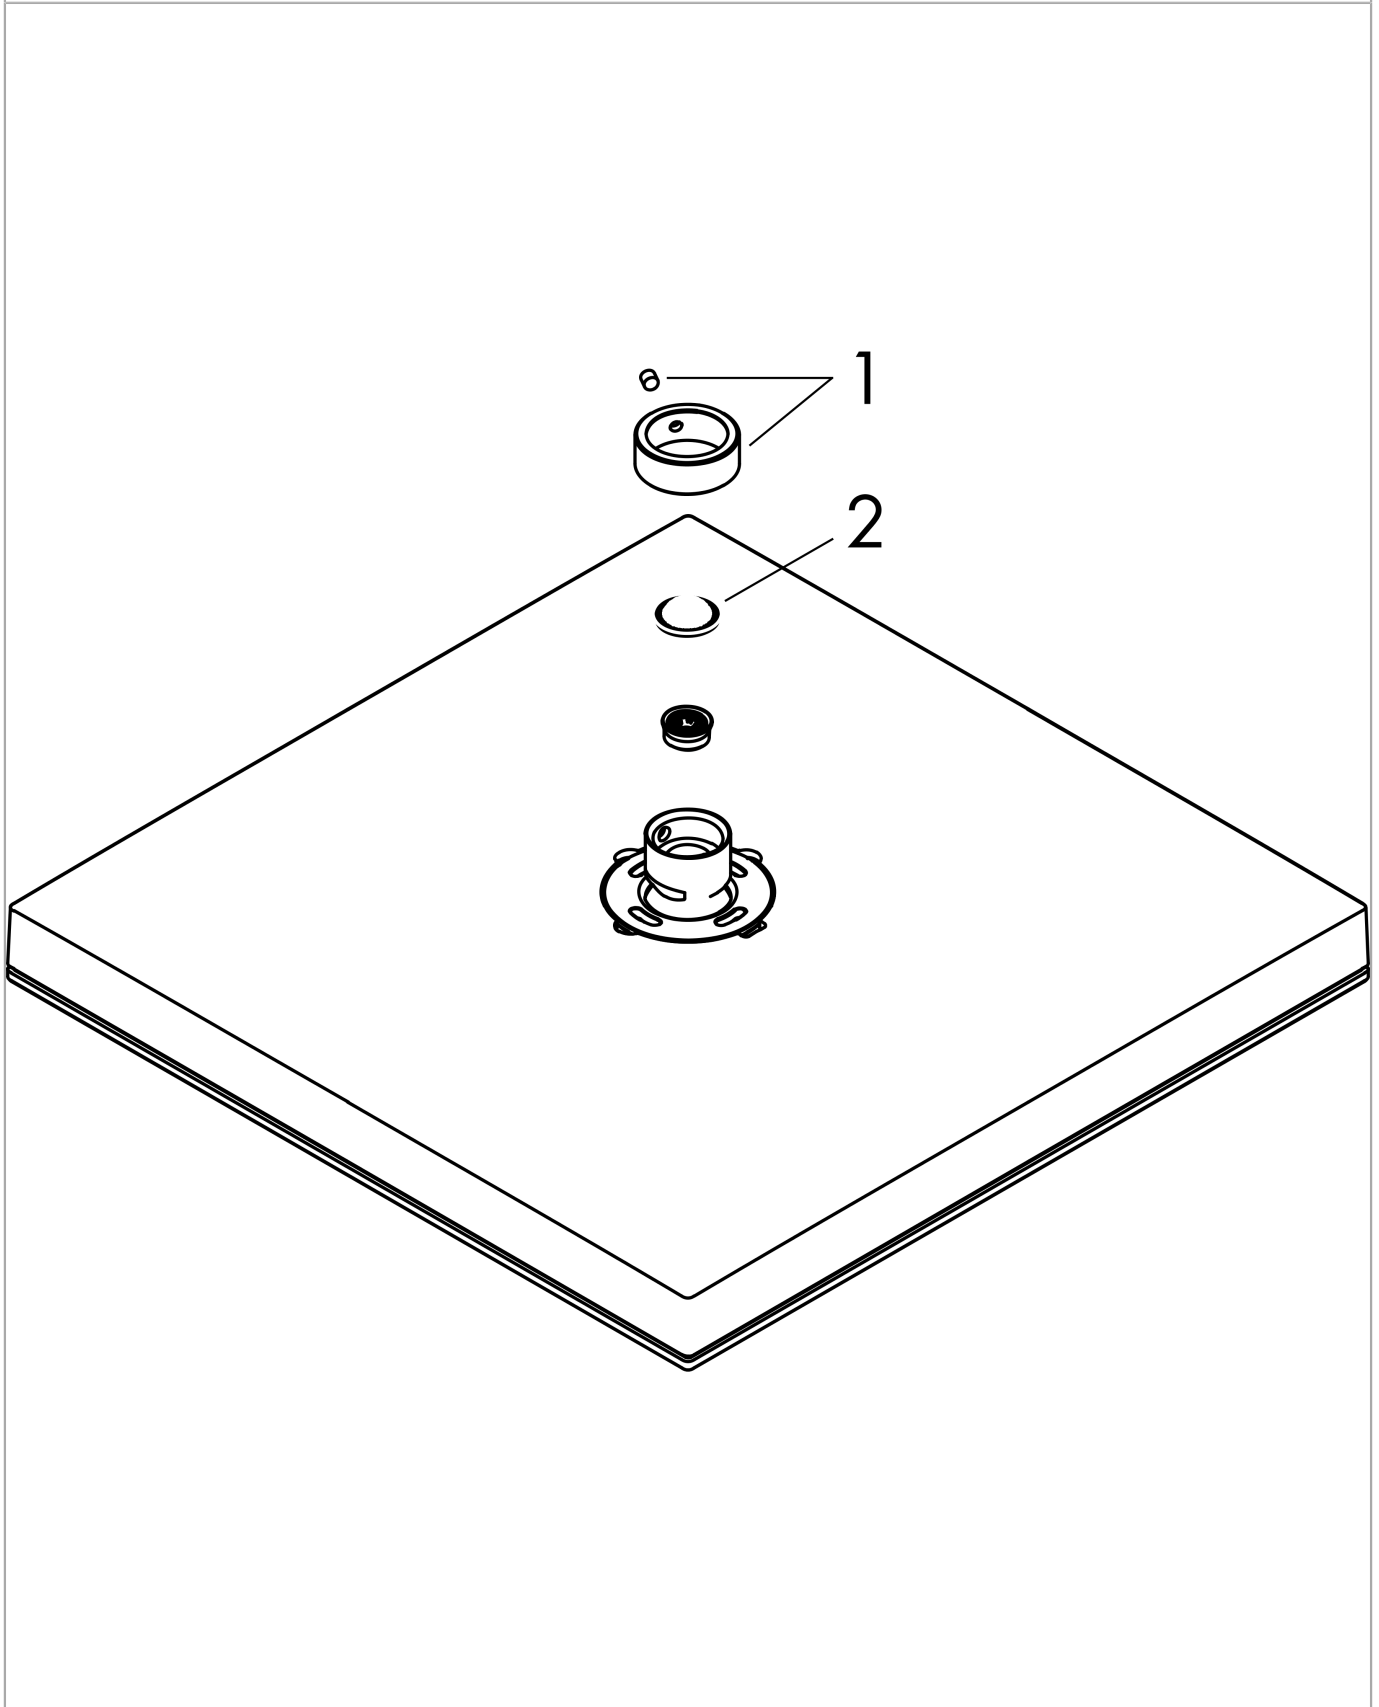

Pulsify E

Overhead shower 260 1jet

Finish: **Chrome** Article Number: **24330000**

Description

product features

- shower head size: 260 x 260 mm
- spray type: PowderRain
- Fast Drain empties the overhead shower from an angle of 10°
- material spray disc: plastic
- spray disc surface: graphite
- maximum flow rate at 3 bar: 11,7 l/min
- flow rate PowderRain spray (at 3 bar): 11,7 l/min
- function from: 7,6 l/min
- minimum flow pressure: 0,9 bar
- installation: ceiling or wall
- connection thread G ½
- suitable for continuous flow water heaters

Technology

Design awards

Product image

Scale drawing

Flowchart

Pulsify E
Overhead shower 260 1jet
 Finish: **Chrome** Article Number: **24330000**

Exploded Drawing

Year of production: >04/23

Pulsify E
Overhead shower 260 1jet
 Finish: **Chrome** Article Number: **24330000**

Spare part list

Year of production: >04/23

| Pos. | Description | Article Number | PC | PU |
|------|----------------|----------------|----|----|
| 1 | lock washer | 98942000 | 6 | 1 |
| 2 | filter packing | 94246000 | 1 | 1 |