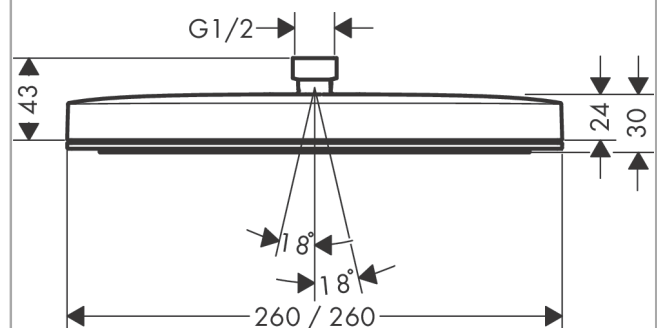

Scale drawing