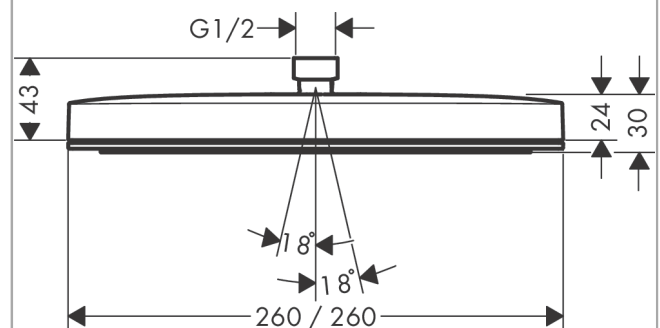

Pulsify E
Overhead shower 260 1jet EcoSmart
 Finish: **Brushed Bronze** Article Number: **24331140**

Description

product features

- shower head size: 260 x 260 mm
- spray type: PowderRain
- Fast Drain empties the overhead shower from an angle of 10°
- material spray disc: plastic
- spray disc surface: graphite
- maximum flow rate at 3 bar: 8,4 l/min
- flow rate PowderRain spray (at 3 bar): 8,4 l/min
- function from: 7 l/min
- minimum flow pressure: 0,8 bar
- installation: ceiling or wall
- connection thread G ½
- suitable for continuous flow water heaters

Technology

Design awards

Product image

Scale drawing

Flowchart

Pulsify E
Overhead shower 260 1jet EcoSmart
 Finish: **Brushed Bronze** Article Number: **24331140**

Exploded Drawing

Year of production: >04/23

Pulsify E
Overhead shower 260 1jet EcoSmart
 Finish: **Brushed Bronze** Article Number: **24331140**

Spare part list

Year of production: >04/23

Pos.	Description	Article Number	PC	PU
1	lock washer	98942140	98	1
2	filter packing	94246000	1	1