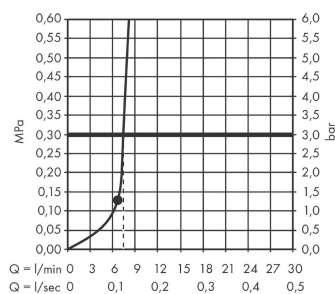

Pulsify E
Overhead shower 260 1jet EcoSmart
 Finish: **Brushed Bronze** Article Number: **24331140**

Description

product features

- shower head size: 260 x 260 mm
- spray type: PowderRain
- Fast Drain empties the overhead shower from an angle of 10°
- material spray disc: plastic
- spray disc surface: graphite
- maximum flow rate at 3 bar: 8,4 l/min
- flow rate PowderRain spray (at 3 bar): 8,4 l/min
- function from: 7 l/min
- minimum flow pressure: 0,8 bar
- installation: ceiling or wall
- connection thread G ½
- suitable for continuous flow water heaters

Technology

Design awards

Product image

Scale drawing

Flowchart

Pulsify E
Overhead shower 260 1jet EcoSmart
 Finish: **Brushed Bronze** Article Number: **24331140**

Exploded Drawing

Year of production: >04/23