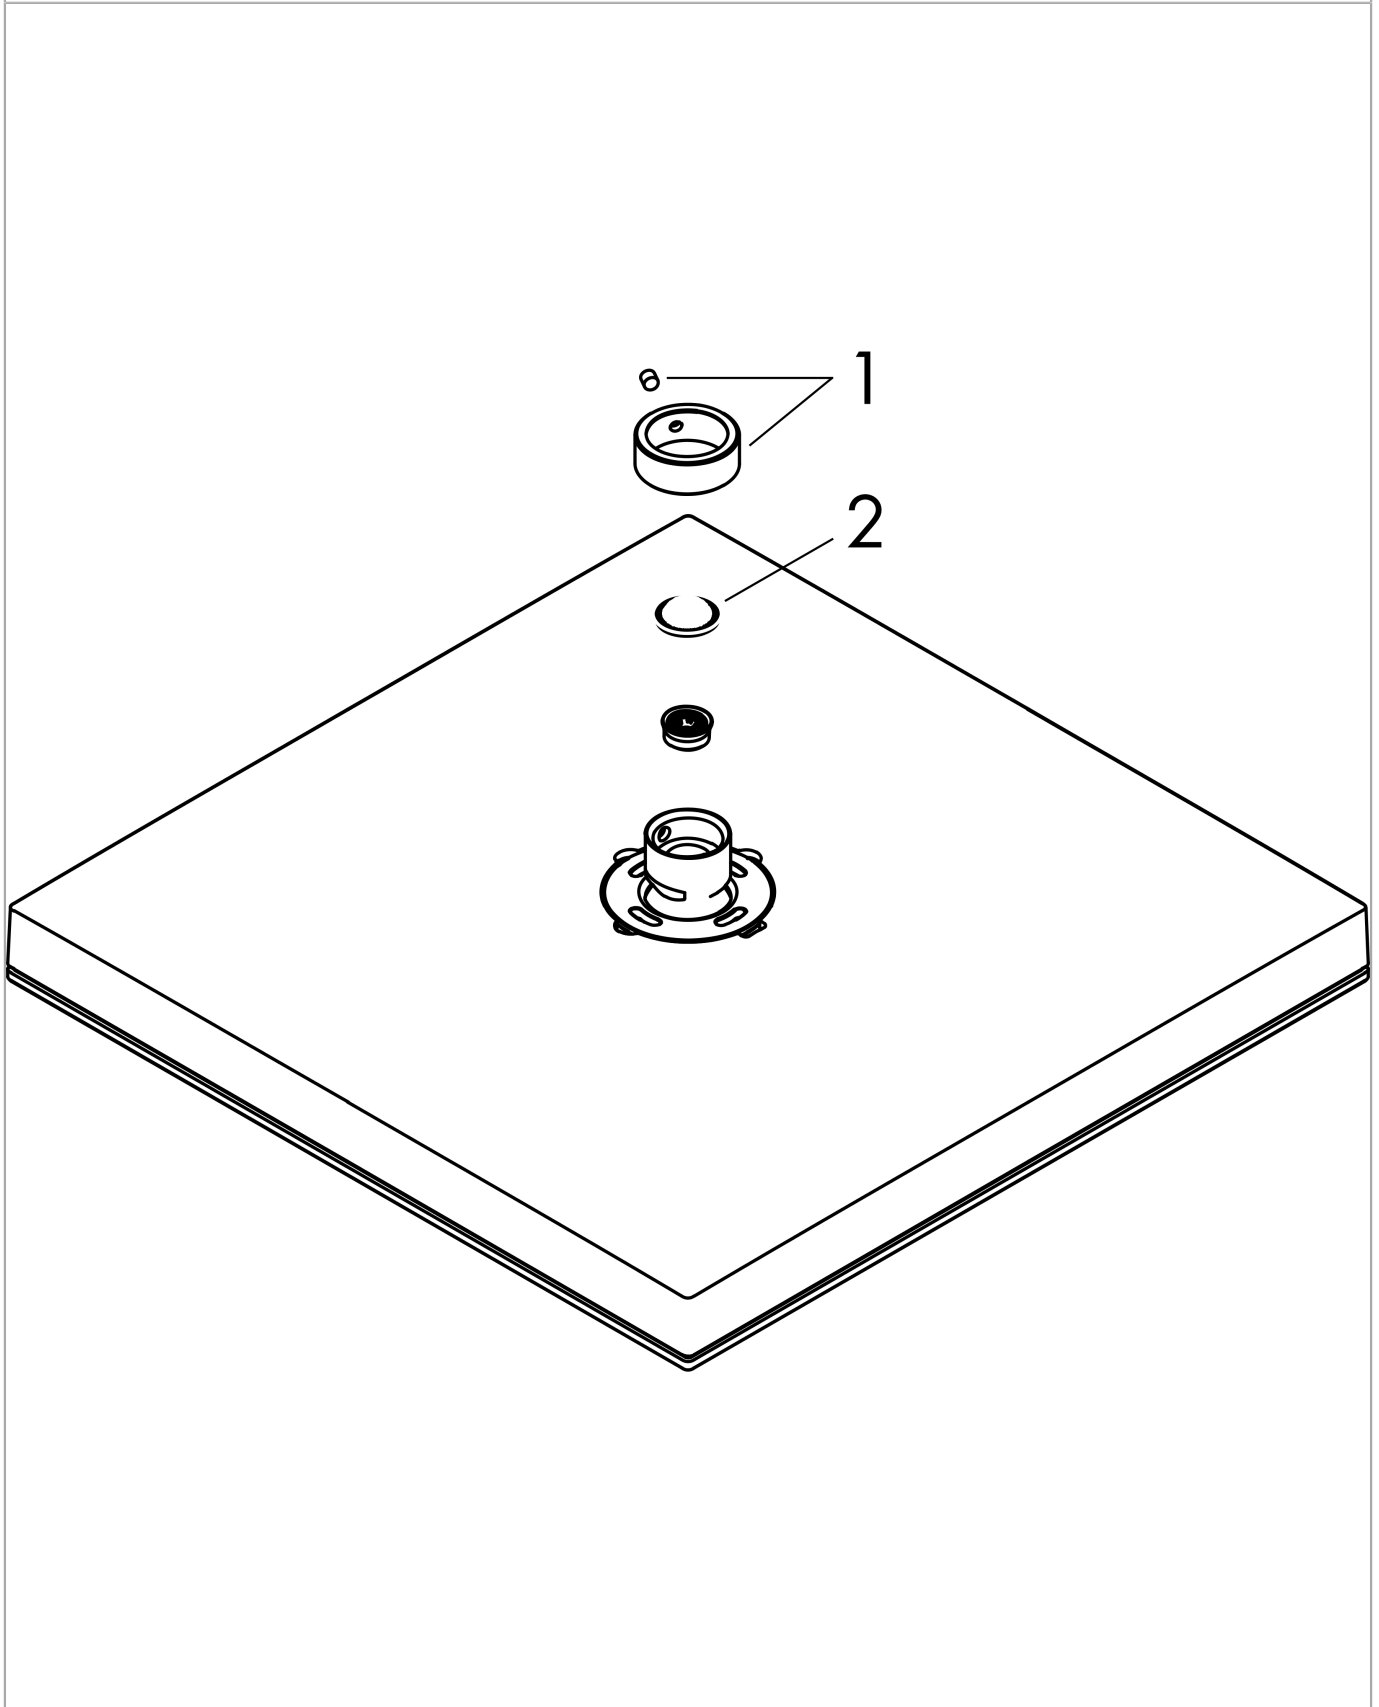

Pulsify E
Overhead shower 260 1jet EcoSmart
 Finish: **Brushed Bronze** Article Number: **24331140**

Description

product features

- shower head size: 260 x 260 mm
- spray type: PowderRain
- Fast Drain empties the overhead shower from an angle of 10°
- material spray disc: plastic
- spray disc surface: graphite
- maximum flow rate at 3 bar: 8,4 l/min
- flow rate PowderRain spray (at 3 bar): 8,4 l/min
- function from: 7 l/min
- minimum flow pressure: 0,8 bar
- installation: ceiling or wall
- connection thread G ½
- suitable for continuous flow water heaters

Technology

Design awards

Product image

Scale drawing

Flowchart

Pulsify E
Overhead shower 260 1jet EcoSmart
 Finish: **Brushed Bronze** Article Number: **24331140**

Exploded Drawing

Year of production: >04/23

Pulsify E
Overhead shower 260 1jet EcoSmart
 Finish: **Brushed Bronze** Article Number: **24331140**

Spare part list

Year of production: >04/23

Pos.	Description	Article Number	PC	PU
1	lock washer	98942140	98	1
2	filter packing	94246000	1	1