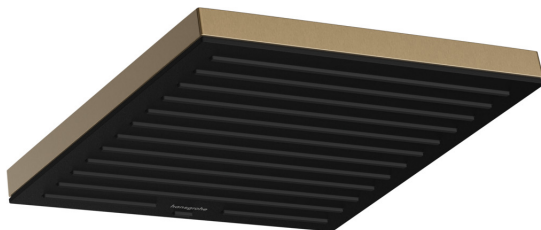

Pulsify E
Overhead shower 260 1jet EcoSmart
 Finish: **Brushed Bronze** Article Number: **24331140**

Description

product features

- shower head size: 260 x 260 mm
- spray type: PowderRain
- Fast Drain empties the overhead shower from an angle of 10°
- material spray disc: plastic
- spray disc surface: graphite
- maximum flow rate at 3 bar: 8,4 l/min
- flow rate PowderRain spray (at 3 bar): 8,4 l/min
- function from: 7 l/min
- minimum flow pressure: 0,8 bar
- installation: ceiling or wall
- connection thread G ½
- suitable for continuous flow water heaters

Technology

Design awards

Product image

Scale drawing

Flowchart

Pulsify E
Overhead shower 260 1jet EcoSmart
 Finish: **Brushed Bronze** Article Number: **24331140**

Exploded Drawing

Year of production: >04/23