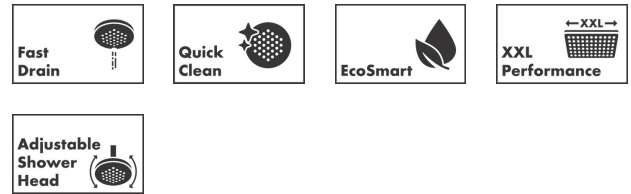

Pulsify E
Overhead shower 260 1jet EcoSmart
 Finish: **Brushed Bronze** Article Number: **24331140**

Description

product features

- shower head size: 260 x 260 mm
- spray type: PowderRain
- Fast Drain empties the overhead shower from an angle of 10°
- material spray disc: plastic
- spray disc surface: graphite
- maximum flow rate at 3 bar: 8,4 l/min
- flow rate PowderRain spray (at 3 bar): 8,4 l/min
- function from: 7 l/min
- minimum flow pressure: 0,8 bar
- installation: ceiling or wall
- connection thread G ½
- suitable for continuous flow water heaters

Technology

Design awards

Product image

Scale drawing

Flowchart

Pulsify E
Overhead shower 260 1jet EcoSmart
 Finish: **Brushed Bronze** Article Number: **24331140**

Exploded Drawing

Year of production: >04/23