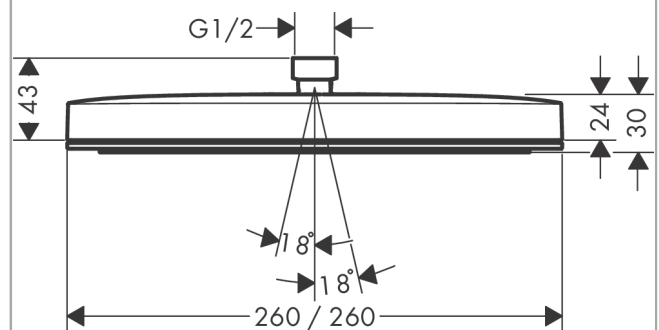

Pulsify E

Overhead shower 260 1jet EcoSmart

Finish: **Matt Black** Article Number: **24331670**

Description

product features

- shower head size: 260 x 260 mm
- spray type: PowderRain
- Fast Drain empties the overhead shower from an angle of 10°
- material spray disc: plastic
- spray disc surface: graphite
- maximum flow rate at 3 bar: 8,4 l/min
- flow rate PowderRain spray (at 3 bar): 8,4 l/min
- function from: 7 l/min
- minimum flow pressure: 0,8 bar
- installation: ceiling or wall
- connection thread G ½
- suitable for continuous flow water heaters

Technology

Design awards

Product image

Scale drawing

Flowchart

Pulsify E
Overhead shower 260 1jet EcoSmart
 Finish: **Matt Black** Article Number: **24331670**

Exploded Drawing

Year of production: >04/23

Pulsify E
Overhead shower 260 1jet EcoSmart
 Finish: **Matt Black** Article Number: **24331670**

Spare part list

Year of production: >04/23

Pos.	Description	Article Number	PC	PU
1	lock washer	98942670	56	1
2	filter packing	94246000	1	1