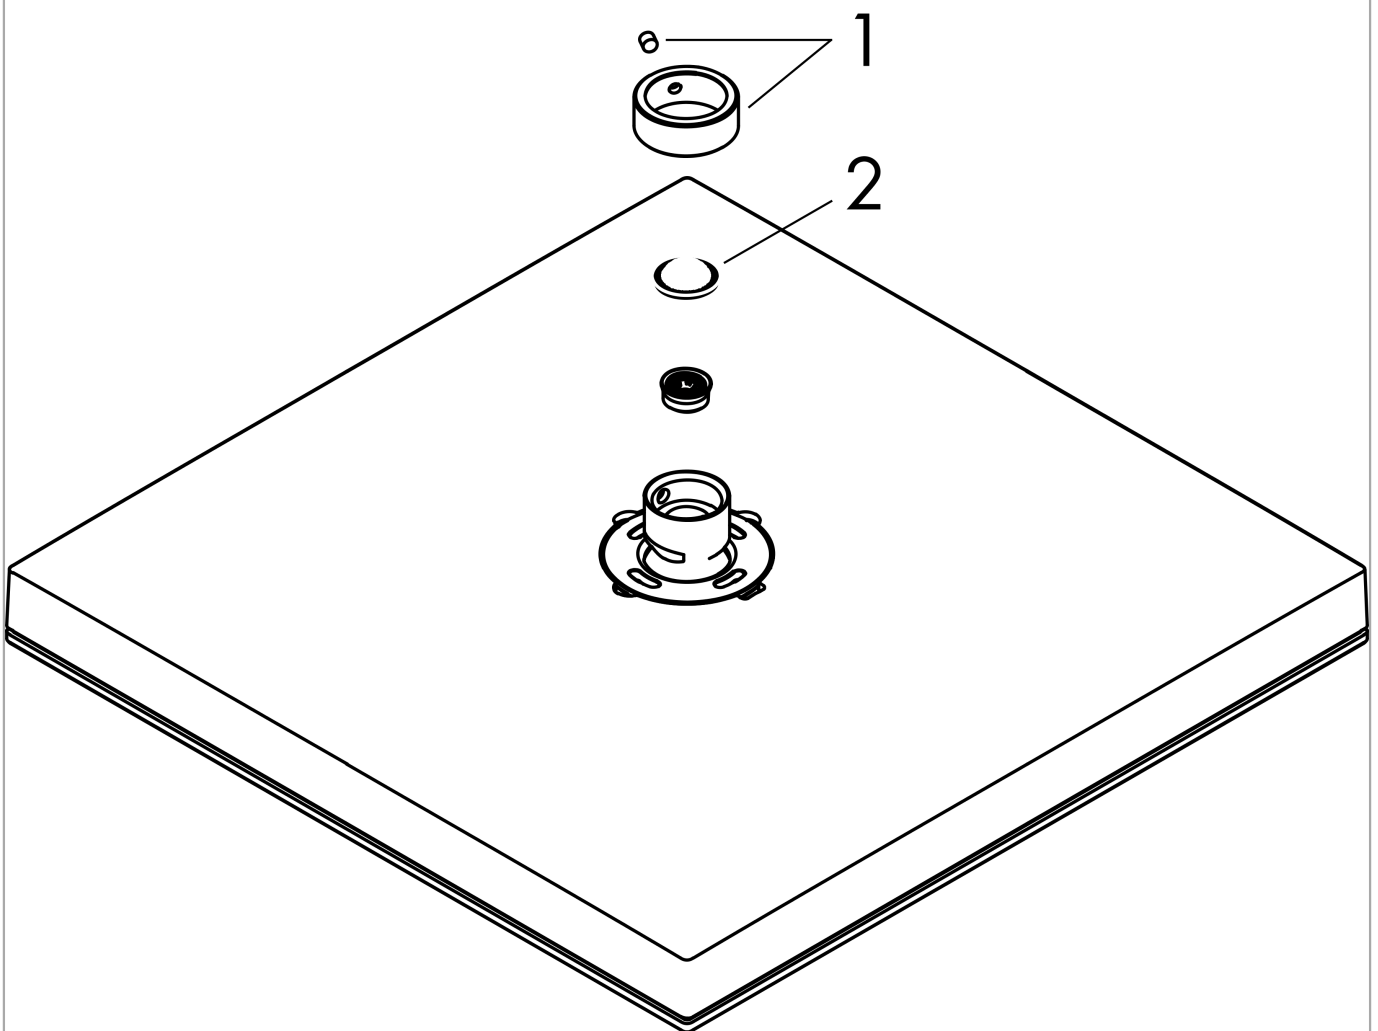

Pulsify E

Overhead shower 260 1jet EcoSmart

Finish: **Matt Black** Article Number: **24331670**

Description

product features

- shower head size: 260 x 260 mm
- spray type: PowderRain
- Fast Drain empties the overhead shower from an angle of 10°
- material spray disc: plastic
- spray disc surface: graphite
- maximum flow rate at 3 bar: 8,4 l/min
- flow rate PowderRain spray (at 3 bar): 8,4 l/min
- function from: 7 l/min
- minimum flow pressure: 0,8 bar
- installation: ceiling or wall
- connection thread G ½
- suitable for continuous flow water heaters

Technology

Design awards

Product image

Scale drawing

Flowchart

Pulsify E
Overhead shower 260 1jet EcoSmart
 Finish: **Matt Black** Article Number: **24331670**

Exploded Drawing

Year of production: >04/23

Pulsify E
Overhead shower 260 1jet EcoSmart
 Finish: **Matt Black** Article Number: **24331670**

Spare part list

Year of production: >04/23

Pos.	Description	Article Number	PC	PU
1	lock washer	98942670	56	1
2	filter packing	94246000	1	1