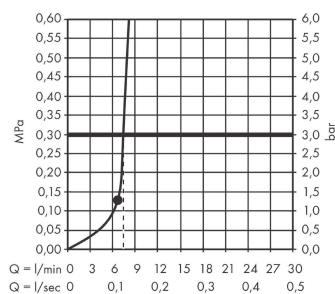

Pulsify E

Overhead shower 260 1jet EcoSmart

Finish: **Matt Black** Article Number: **24331670**

Description

product features

- shower head size: 260 x 260 mm
- spray type: PowderRain
- Fast Drain empties the overhead shower from an angle of 10°
- material spray disc: plastic
- spray disc surface: graphite
- maximum flow rate at 3 bar: 8,4 l/min
- flow rate PowderRain spray (at 3 bar): 8,4 l/min
- function from: 7 l/min
- minimum flow pressure: 0,8 bar
- installation: ceiling or wall
- connection thread G ½
- suitable for continuous flow water heaters

Technology

Design awards

Product image

Scale drawing

Flowchart

Pulsify E
Overhead shower 260 1jet EcoSmart
 Finish: **Matt Black** Article Number: **24331670**

Exploded Drawing

Year of production: >04/23