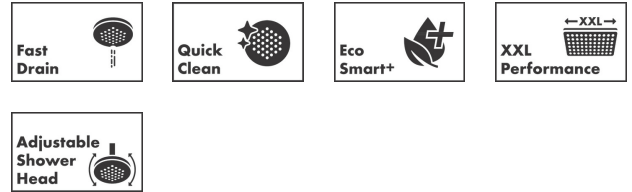

Pulsify E

Overhead shower 260 1jet EcoSmart+

Finish: **Chrome** Article Number: **24333000**

Description

product features

- shower head size: 260 x 260 mm
- spray type: PowderRain
- Fast Drain empties the overhead shower from an angle of 10°
- material spray disc: plastic
- spray disc surface: graphite
- maximum flow rate at 3 bar: 5,5 l/min
- flow rate PowderRain spray (at 3 bar): 5,5 l/min
- minimum flow pressure: 0,9 bar
- installation: ceiling or wall
- connection thread G ½
- suitable for continuous flow water heaters
- EU taxonomy: max. 6 l/min - Substantial Contribution (SC) possible

Technology

Design awards

Product image