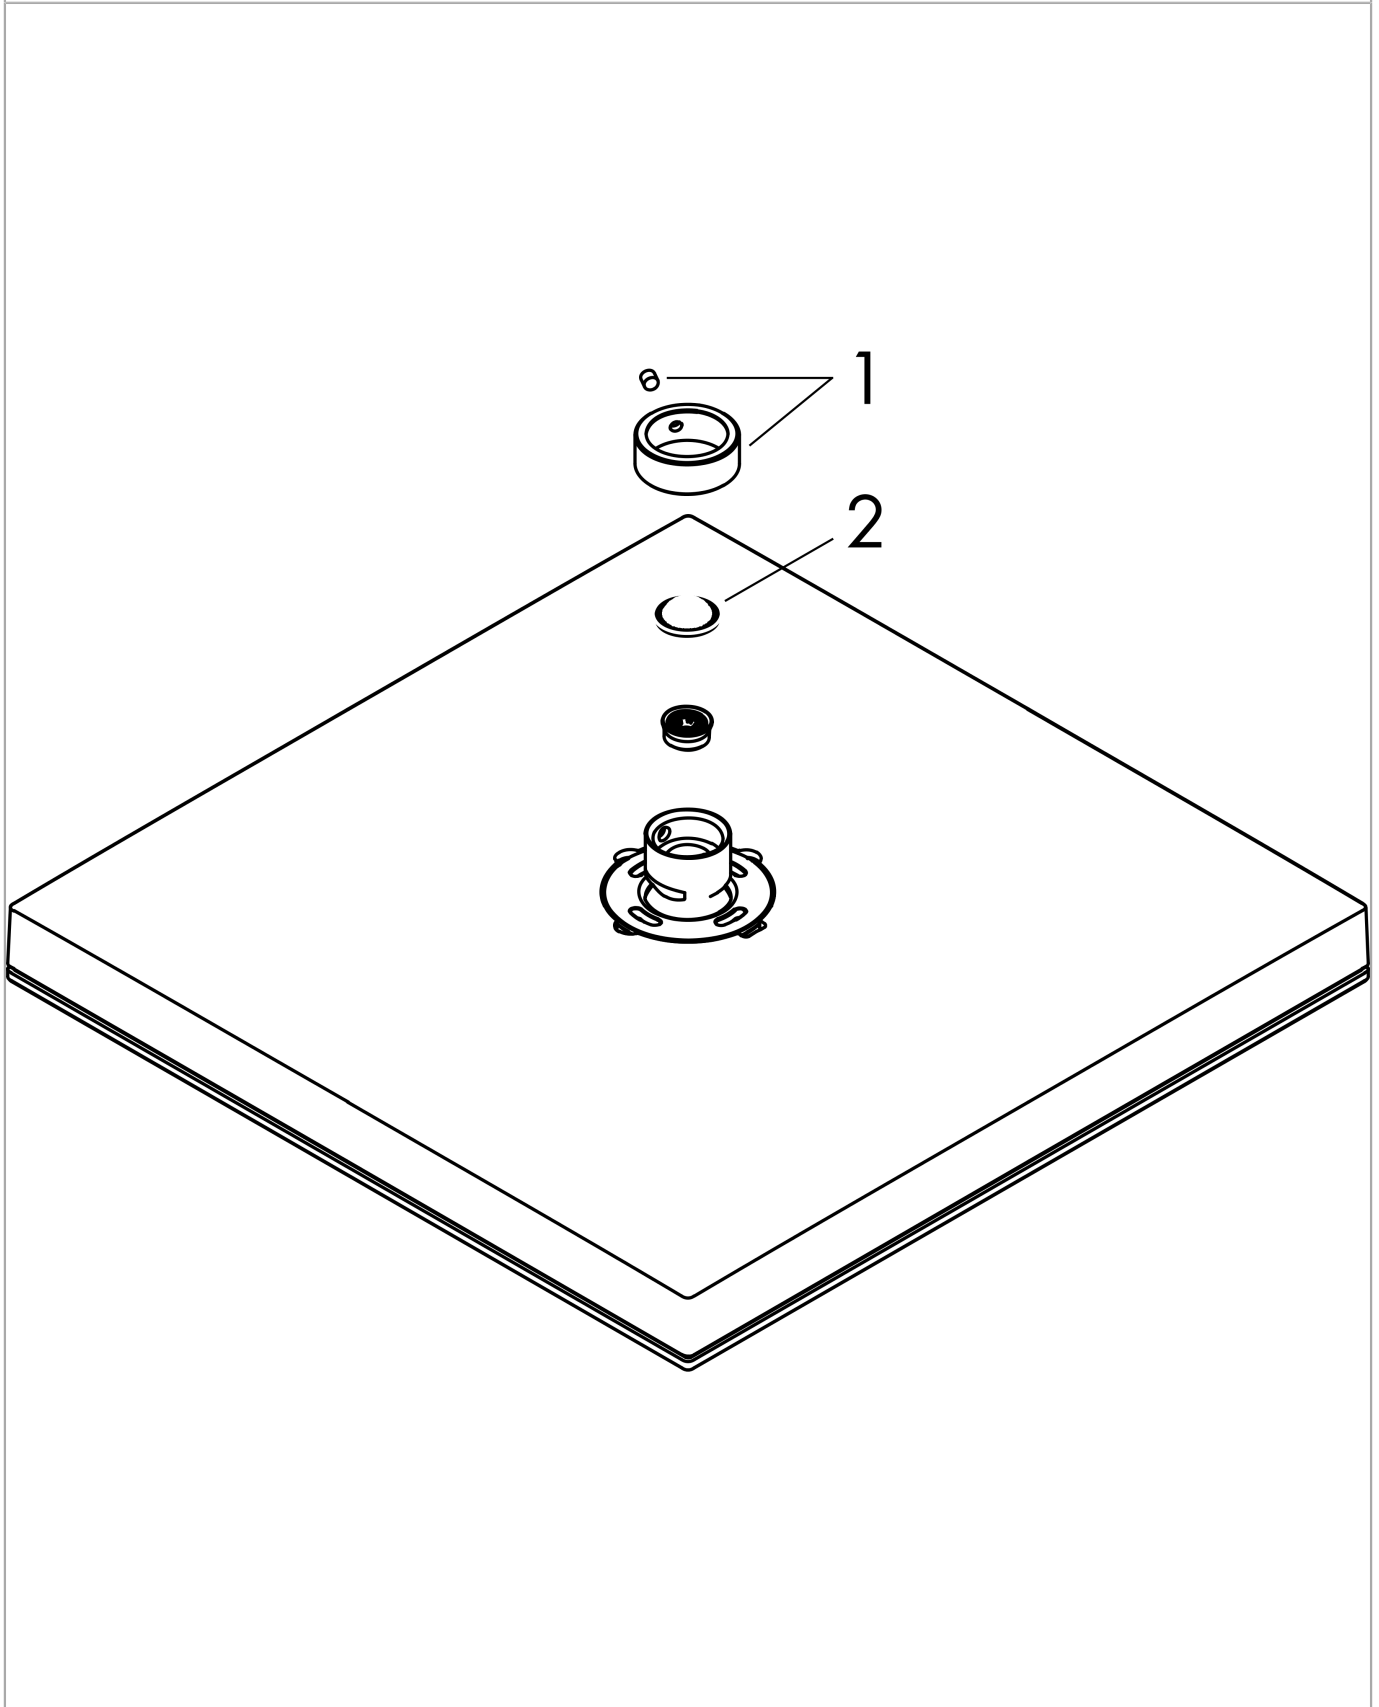

##### product features

- shower head size: 260 x 260 mm
- spray type: PowderRain
- Fast Drain empties the overhead shower from an angle of 10°
- material spray disc: plastic
- spray disc surface: graphite
- maximum flow rate at 3 bar: 5,5 l/min
- flow rate PowderRain spray (at 3 bar): 5,5 l/min
- minimum flow pressure: 0,9 bar
- installation: ceiling or wall
- connection thread G ½
- suitable for continuous flow water heaters
- EU taxonomy: max. 6 l/min - Substantial Contribution (SC) possible

#### Scale drawing

#### Flowchart

**Pulsify E**  
**Overhead shower 260 1jet EcoSmart+**  
 Finish: **Chrome** Article Number: **24333000**

**Exploded Drawing**

Year of production: >04/23

**Pulsify E**  
**Overhead shower 260 1jet EcoSmart+**  
 Finish: **Chrome** Article Number: **24333000**