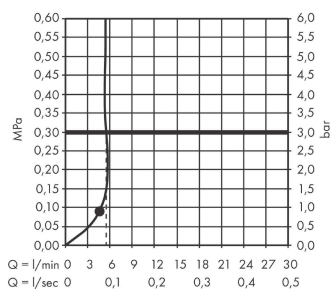

Pulsify E

Overhead shower 260 1jet EcoSmart+

Finish: **Chrome** Article Number: **24333000**

Description

product features

- shower head size: 260 x 260 mm
- spray type: PowderRain
- Fast Drain empties the overhead shower from an angle of 10°
- material spray disc: plastic
- spray disc surface: graphite
- maximum flow rate at 3 bar: 5,5 l/min
- flow rate PowderRain spray (at 3 bar): 5,5 l/min
- minimum flow pressure: 0,9 bar
- installation: ceiling or wall
- connection thread G ½
- suitable for continuous flow water heaters
- EU taxonomy: max. 6 l/min - Substantial Contribution (SC) possible

Technology

Design awards

Product image

Scale drawing

Flowchart