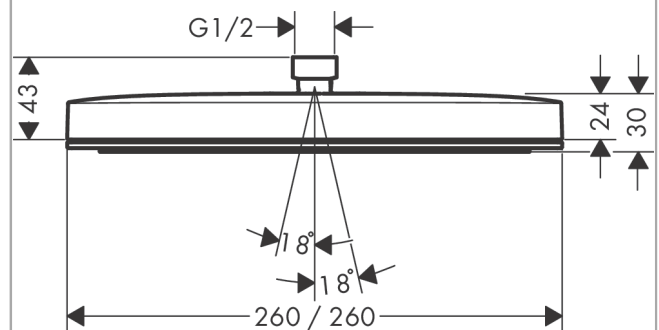

Scale drawing