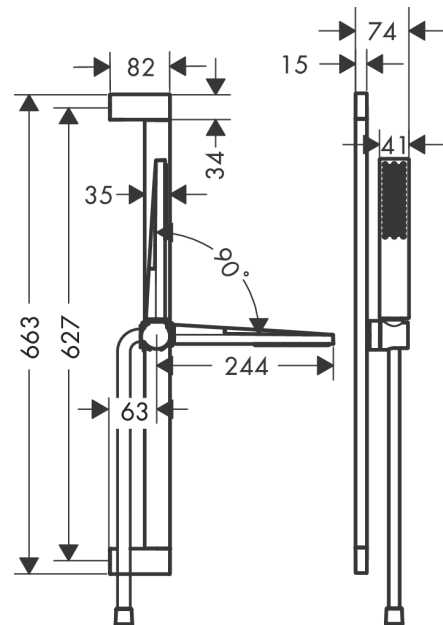

Pulsify E

Shower set 100 1jet EcoSmart+ with shower bar 65 cm

Finish: **Matt White** Article Number: **24371700**

Description

product features

- consists of: baton hand shower, shower bar, shower hose, slider
- shower head size: 100 x 25 mm
- spray type: PowderRain
- maximum flow rate at 3 bar: 5 l/min
- minimum flow pressure: 0,9 bar
- hand shower holder for right- and left-hand installation
- metal hand shower holder
- wall mounting: screw fastening
- wall supports made of plastic
- wall bar type: swivelling shower bar
- profile pipe: cubic
- pipe length: 663 mm
- drilling distance 627 mm
- shower hose with conical nut on both ends
- pivot connector prevents hose from tangling
- EU taxonomy: max. 6 l/min - Substantial Contribution (SC) possible
- slider interlock: hand shower holder with locking mechanism

Technology

Design awards

Product image

Scale drawing

Pulsify E
Shower set 100 1jet EcoSmart+ with shower bar 65 cm
 Finish: **Matt White** Article Number: **24371700**

Flowchart

Pulsify E
Shower set 100 1jet EcoSmart+ with shower bar 65 cm
 Finish: **Matt White** Article Number: **24371700**

Exploded Drawing

Year of production: >04/23

Pulsify E

Shower set 100 1jet EcoSmart+ with shower bar 65 cm

Finish: **Matt White** Article Number: **24371700**

Spare part list

Year of production: >04/23

Pos.	Description	Article Number	PC	PU
1	cover	94729700	56	1
2	mounting set	94726000	7	1
3	tile-matching-disk 7 mm	94728000	3	1
4	support, assy	94727700	65	1
5	handshower	24321700	98	1
6	filter	92672000	2	1
7	seal	98058000	1	1
8	shower hose Isiflex'B 1,60 m	28276700	98	1