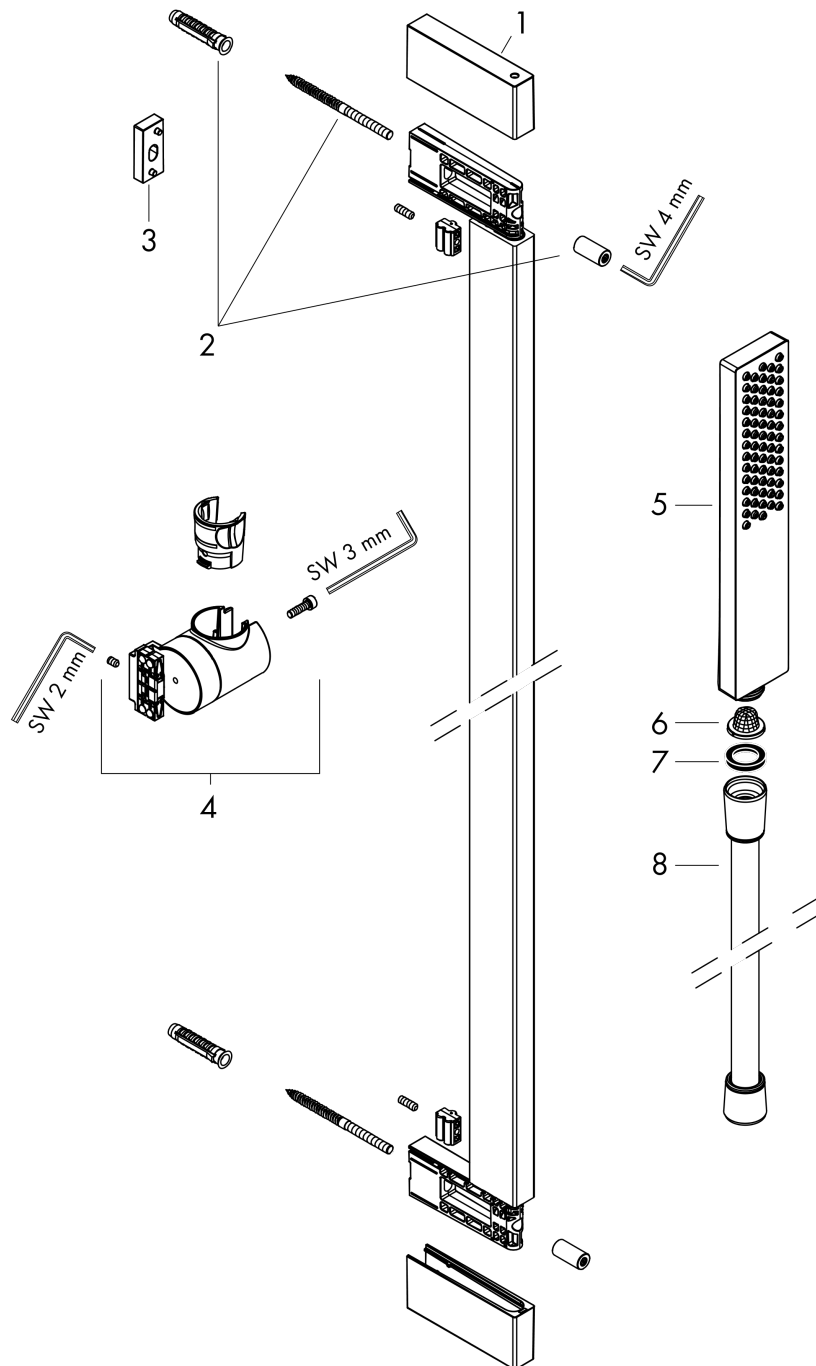

Pulsify E

Shower set 100 1jet EcoSmart+ with shower bar 65 cm

Finish: **Matt White** Article Number: **24371700**

Description

product features

- consists of: baton hand shower, shower bar, shower hose, slider
- shower head size: 100 x 25 mm
- spray type: PowderRain
- maximum flow rate at 3 bar: 5 l/min
- minimum flow pressure: 0,9 bar
- hand shower holder for right- and left-hand installation
- metal hand shower holder
- wall mounting: screw fastening
- wall supports made of plastic
- wall bar type: swivelling shower bar
- profile pipe: cubic
- pipe length: 663 mm
- drilling distance 627 mm
- shower hose with conical nut on both ends
- pivot connector prevents hose from tangling
- EU taxonomy: max. 6 l/min - Substantial Contribution (SC) possible
- slider interlock: hand shower holder with locking mechanism

Technology

Design awards

Product image

Scale drawing

Pulsify E
Shower set 100 1jet EcoSmart+ with shower bar 65 cm
 Finish: **Matt White** Article Number: **24371700**

Flowchart

Pulsify E
Shower set 100 1jet EcoSmart+ with shower bar 65 cm
 Finish: **Matt White** Article Number: **24371700**

Exploded Drawing

Year of production: >04/23

Pulsify E

Shower set 100 1jet EcoSmart+ with shower bar 65 cm

Finish: **Matt White** Article Number: **24371700**

Spare part list

Year of production: >04/23

Pos.	Description	Article Number	PC	PU
1	cover	94729700	56	1
2	mounting set	94726000	7	1
3	tile-matching-disk 7 mm	94728000	3	1
4	support, assy	94727700	65	1
5	handshower	24321700	98	1
6	filter	92672000	2	1
7	seal	98058000	1	1
8	shower hose Isiflex'B 1,60 m	28276700	98	1