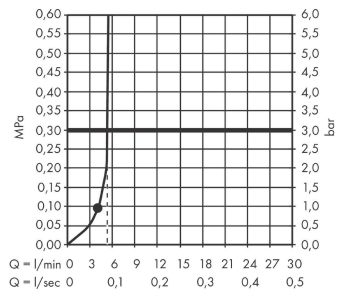

Pulsify E

Shower set 100 1jet EcoSmart+ with shower bar 65 cm

Finish: **Matt White** Article Number: **24371700**

Description

product features

- consists of: baton hand shower, shower bar, shower hose, slider
- shower head size: 100 x 25 mm
- spray type: PowderRain
- maximum flow rate at 3 bar: 5 l/min
- minimum flow pressure: 0,9 bar
- hand shower holder for right- and left-hand installation
- metal hand shower holder
- wall mounting: screw fastening
- wall supports made of plastic
- wall bar type: swivelling shower bar
- profile pipe: cubic
- pipe length: 663 mm
- drilling distance 627 mm
- shower hose with conical nut on both ends
- pivot connector prevents hose from tangling
- EU taxonomy: max. 6 l/min - Substantial Contribution (SC) possible
- slider interlock: hand shower holder with locking mechanism

Technology

Design awards

Product image

Scale drawing

Pulsify E
Shower set 100 1jet EcoSmart+ with shower bar 65 cm
 Finish: **Matt White** Article Number: **24371700**

Flowchart

Pulsify E
Shower set 100 1jet EcoSmart+ with shower bar 65 cm
 Finish: **Matt White** Article Number: **24371700**

Exploded Drawing

Year of production: >04/23

Pulsify E

Shower set 100 1jet EcoSmart+ with shower bar 65 cm

Finish: **Matt White** Article Number: **24371700**

Spare part list

Year of production: >04/23

Pos.	Description	Article Number	PC	PU
1	cover	94729700	56	1
2	mounting set	94726000	7	1
3	tile-matching-disk 7 mm	94728000	3	1
4	support, assy	94727700	65	1
5	handshower	24321700	98	1
6	filter	92672000	2	1
7	seal	98058000	1	1
8	shower hose Isiflex'B 1,60 m	28276700	98	1