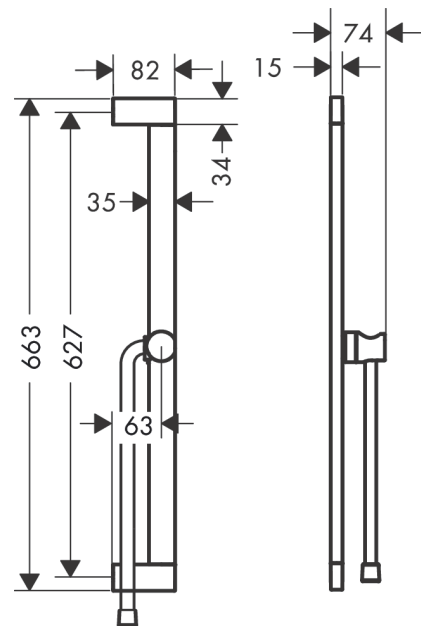

## Unica

Shower bar E Puro 65 cm with easy slide hand shower holder and Isiflex shower hose 160 cm

Finish: **Brushed Bronze** Article Number: **24404140**

#### product features

- consists of: shower bar, slider, shower hose
- swivelling shower bar
- pivot connector prevents hose from tangling
- pipe length: 663 mm
- profile pipe: cubic
- drilling distance: 627 mm
- hand shower holder for right- and left-hand installation, metal hand shower holder
- hand shower holder with locking mechanism
- slider steplessly adjustable
- wall supports made of plastic

### Scale drawing

Unica

Shower bar E Puro 65 cm with easy slide hand shower holder and Isiflex shower hose 160 cm

Finish: **Brushed Bronze** Article Number: **24404140**

Exploded Drawing

Year of production: >04/23

**Unica**

**Shower bar E Puro 65 cm with easy slide hand shower holder and Isiflex shower hose 160 cm**

Finish: **Brushed Bronze** Article Number: **24404140**

**Spare part list**

Year of production: >04/23