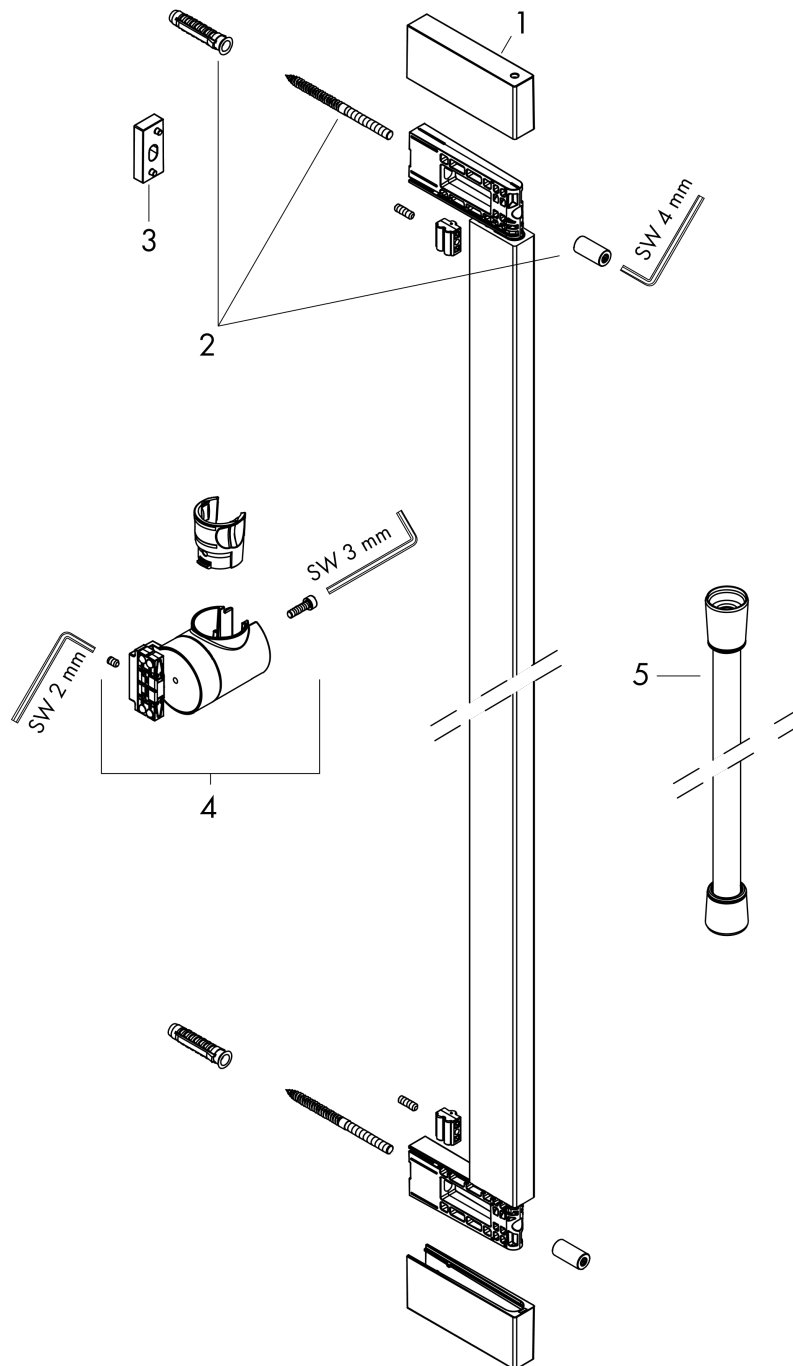

#### product features

- consists of: shower bar, slider, shower hose
- swivelling shower bar
- pivot connector prevents hose from tangling
- pipe length: 663 mm
- profile pipe: cubic
- drilling distance: 627 mm
- hand shower holder for right- and left-hand installation, metal hand shower holder
- hand shower holder with locking mechanism
- slider steplessly adjustable
- wall supports made of plastic

### Scale drawing

Unica

Shower bar E Puro 65 cm with easy slide hand shower holder and Isiflex shower hose 160 cm

Finish: **Brushed Bronze** Article Number: **24404140**

Exploded Drawing

Year of production: >04/23

**Unica**

**Shower bar E Puro 65 cm with easy slide hand shower holder and Isiflex shower hose 160 cm**

Finish: **Brushed Bronze** Article Number: **24404140**

**Spare part list**

Year of production: >04/23

Pos.	Description	Article Number	PC	PU
1	cover	94729140	56	1
2	mounting set	94726000	7	1
3	tile-matching-disk 7 mm	94728000	3	1
4	support, assy	94727140	65	1
5	shower hose Isiflex'B 1,60 m	28276140	98	1