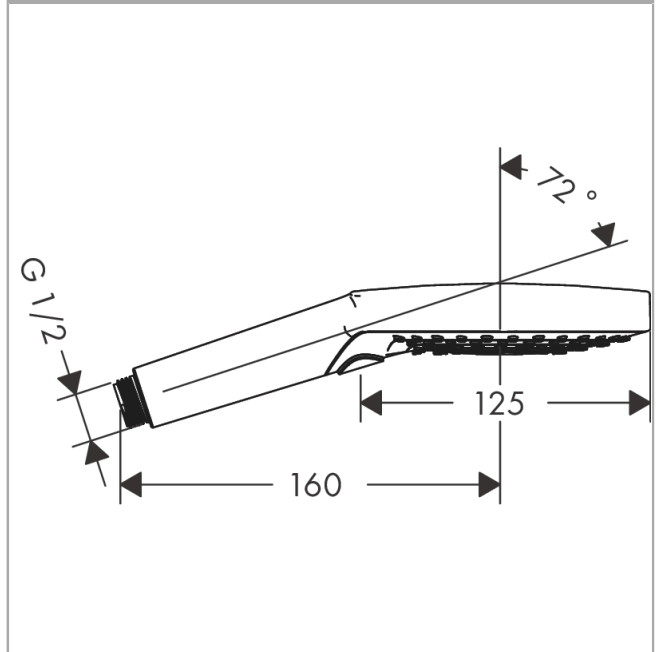

Raindance Select S

Hand shower 120 3jet PowderRain

Finish: **Polished Gold Optic** Article Number: **26014990**

Description

product features

- shower head size: 125 mm
- spray type: PowderRain, Rain, Whirl
- convenient spray selection via Select button
- spray disc surface: easy cleanable plastic spray disc
- maximum flow rate at 3 bar: 11 l/min
- minimum flow pressure: 1,2 bar
- with internal water conduction
- rinseable screen seal
- connection thread G 1/2
- connection dimension: DN15
- suitable for continuous flow water heaters

Technology

Product image

Scale drawing

Flowchart

- ① WhirlAir
- ② PowderRain
- ③ Rain

The consumption was measured in combination with the appropriate fittings (thermostat/mixer/ in-wall valve) to reflect actual application in practice.