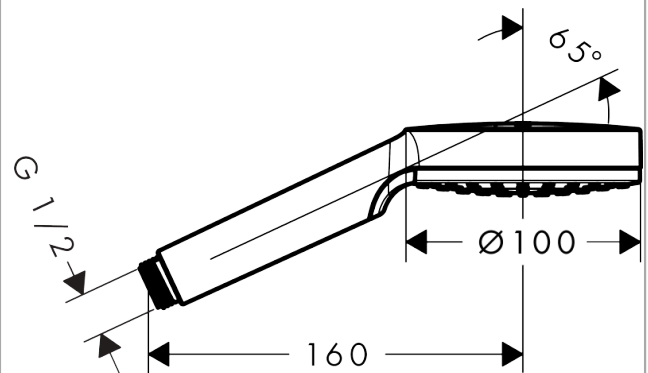

Crometta

Hand shower 100 1jet EcoSmart 9 l/min

Surfaces: **White/Chrome** Article Number: **26333400**

Description

product features

- shower head size: 100 mm
- spray type: Rain
- easy cleanable plastic spray disc
- maximum flow rate at 3 bar: 9 l/min
- minimum flow pressure: 1 bar
- with internal water conduction
- rinseable screen seal
- connection thread G 1/2
- connection dimension: DN15
- suitable for continuous flow water heaters

Technology

Certificates

Product image

Scale drawing

Flowchart

The consumption was measured in combination with the appropriate fittings (thermostat/mixer/in-wall valve) to reflect actual application in practice.

Crometta**Hand shower 100 1jet EcoSmart 9 l/min**Surfaces: **White/Chrome** Article Number: **26333400****Exploded Drawing**

Year of production: >04/16

Crometta

Hand shower 100 1jet EcoSmart 9 l/min

Surfaces: **White/Chrome** Article Number: **26333400**