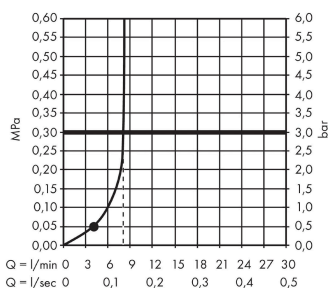

Crometta

Hand shower 100 1jet EcoSmart 9 l/min

Surfaces: **White/Chrome** Article Number: **26333400**

Description

product features

- shower head size: 100 mm
- spray type: Rain
- easy cleanable plastic spray disc
- maximum flow rate at 3 bar: 9 l/min
- minimum flow pressure: 1 bar
- with internal water conduction
- rinseable screen seal
- connection thread G 1/2
- connection dimension: DN15
- suitable for continuous flow water heaters

Technology

Certificates

Product image

Scale drawing

Flowchart

The consumption was measured in combination with the appropriate fittings (thermostat/mixer/in-wall valve) to reflect actual application in practice.

Crometta**Hand shower 100 1jet EcoSmart 9 l/min**Surfaces: **White/Chrome** Article Number: **26333400****Exploded Drawing**

Year of production: >04/16

Crometta

Hand shower 100 1jet EcoSmart 9 l/min

Surfaces: **White/Chrome** Article Number: **26333400**