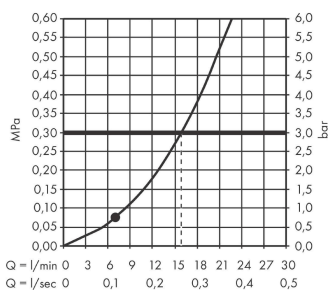

Croma E

Hand shower 110 1jet

Surfaces: **Brushed Black Chrome**

Article Number: **26814340**

Description

product features

- shower head size: 110 mm
- spray type: Rain
- easy cleanable plastic spray disc, spray disc surface: white
- maximum flow rate at 3 bar: 16 l/min
- minimum flow pressure: 1 bar
- with internal water conduction
- rinseable screen seal
- connection thread G 1/2
- connection dimension: DN15
- suitable for continuous flow water heaters

Technology

Product image

Scale drawing

Flowchart

The consumption was measured in combination with the appropriate fittings (thermostat/mixer/ in-wall valve) to reflect actual application in practice.

Croma E
Hand shower 110 1jet
 Surfaces: **Brushed Black Chrome** Article Number: **26814340**

Exploded Drawing

Year of production: >11/20

Croma E
Hand shower 110 1jet
 Surfaces: **Brushed Black Chrome** Article Number: **26814340**

Spare part list

Year of production: >11/20

Pos.	Description	Article Number	Price	PU
1	filter insert	97708000	€ 5,24	1