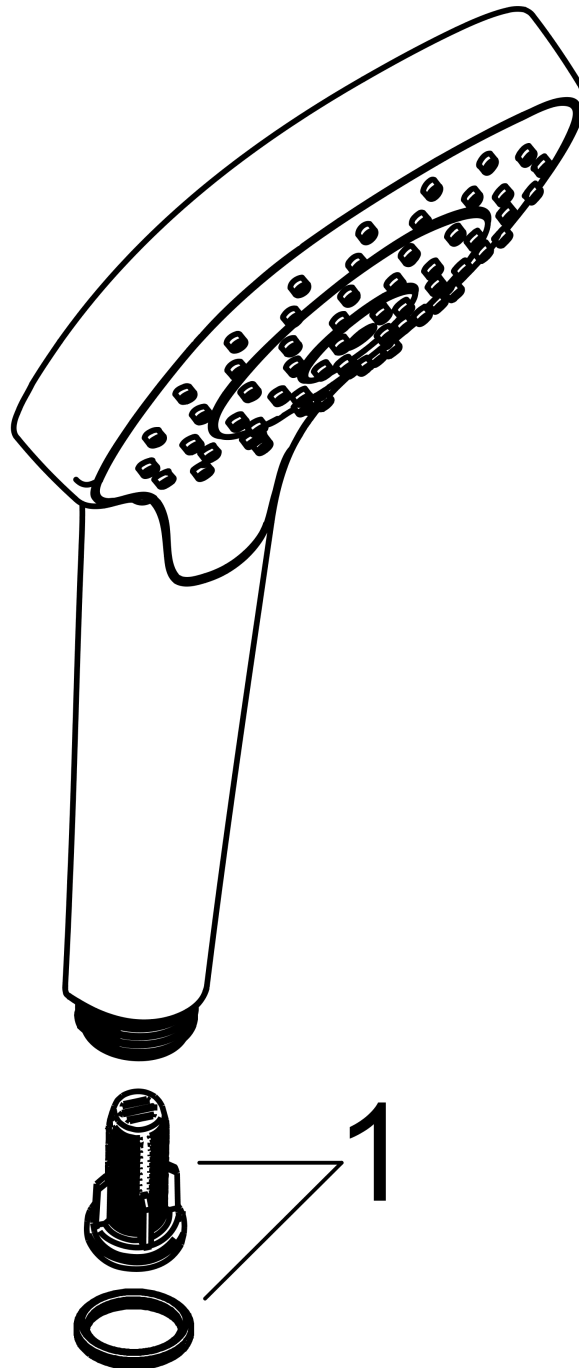

Croma E

Hand shower 110 1jet

Surfaces: **Brushed Black Chrome**

Article Number: **26814340**

Description

product features

- shower head size: 110 mm
- spray type: Rain
- easy cleanable plastic spray disc, spray disc surface: white
- maximum flow rate at 3 bar: 16 l/min
- minimum flow pressure: 1 bar
- with internal water conduction
- rinseable screen seal
- connection thread G 1/2
- connection dimension: DN15
- suitable for continuous flow water heaters

Technology

Product image

Scale drawing

Flowchart

The consumption was measured in combination with the appropriate fittings (thermostat/mixer/ in-wall valve) to reflect actual application in practice.

Croma E
Hand shower 110 1jet
 Surfaces: **Brushed Black Chrome** Article Number: **26814340**

Exploded Drawing

Year of production: >11/20

Croma E
Hand shower 110 1jet
 Surfaces: **Brushed Black Chrome** Article Number: **26814340**

Spare part list

Year of production: >11/20

Pos.	Description	Article Number	Price	PU
1	filter insert	97708000	€ 5,24	1