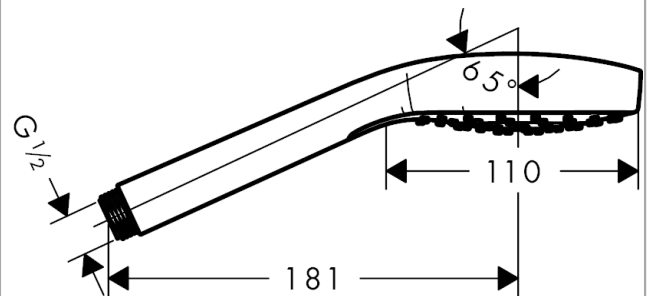

Croma E

Hand shower 110 1jet

Surfaces: **Brushed Black Chrome**

Article Number: **26814340**

Description

product features

- shower head size: 110 mm
- spray type: Rain
- easy cleanable plastic spray disc, spray disc surface: white
- maximum flow rate at 3 bar: 16 l/min
- minimum flow pressure: 1 bar
- with internal water conduction
- rinseable screen seal
- connection thread G 1/2
- connection dimension: DN15
- suitable for continuous flow water heaters

Technology

Product image

Scale drawing

Flowchart

The consumption was measured in combination with the appropriate fittings (thermostat/mixer/ in-wall valve) to reflect actual application in practice.

Croma E
Hand shower 110 1jet
 Surfaces: **Brushed Black Chrome** Article Number: **26814340**

Exploded Drawing

Year of production: >11/20

Croma E
Hand shower 110 1jet
 Surfaces: **Brushed Black Chrome** Article Number: **26814340**

Spare part list

Year of production: >11/20

Pos.	Description	Article Number	Price	PU
1	filter insert	97708000	€ 5,24	1