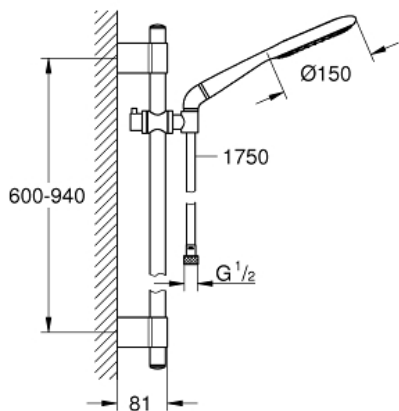

RAINSHOWER ICON 150
Shower rail set 2 sprays

MODEL # 27277001

Pure Freude
an Wasser

GROHE

Product Description:

RAINSHOWER ICON 150
Shower rail set 2 sprays

Standard Specification:

hand shower Icon 150 (27 276 000)
shower rail 900 mm (28 819 001)
with wall holders made of metal
Silverflex shower hose 1750 mm (28 388 000)
Elbow adapter for the combination of
handshowers with shower sets
GROHE DreamSpray perfect spray pattern
GROHE StarLight chrome finish
GROHE QuickFix Plus adjustable distance
between brackets, to adapt to existing holes
SpeedClean anti-limescale system
Inner WaterGuide for a longer life
Twistfree preventing the hose from twisting

Color:

□ 27277001 Chrome